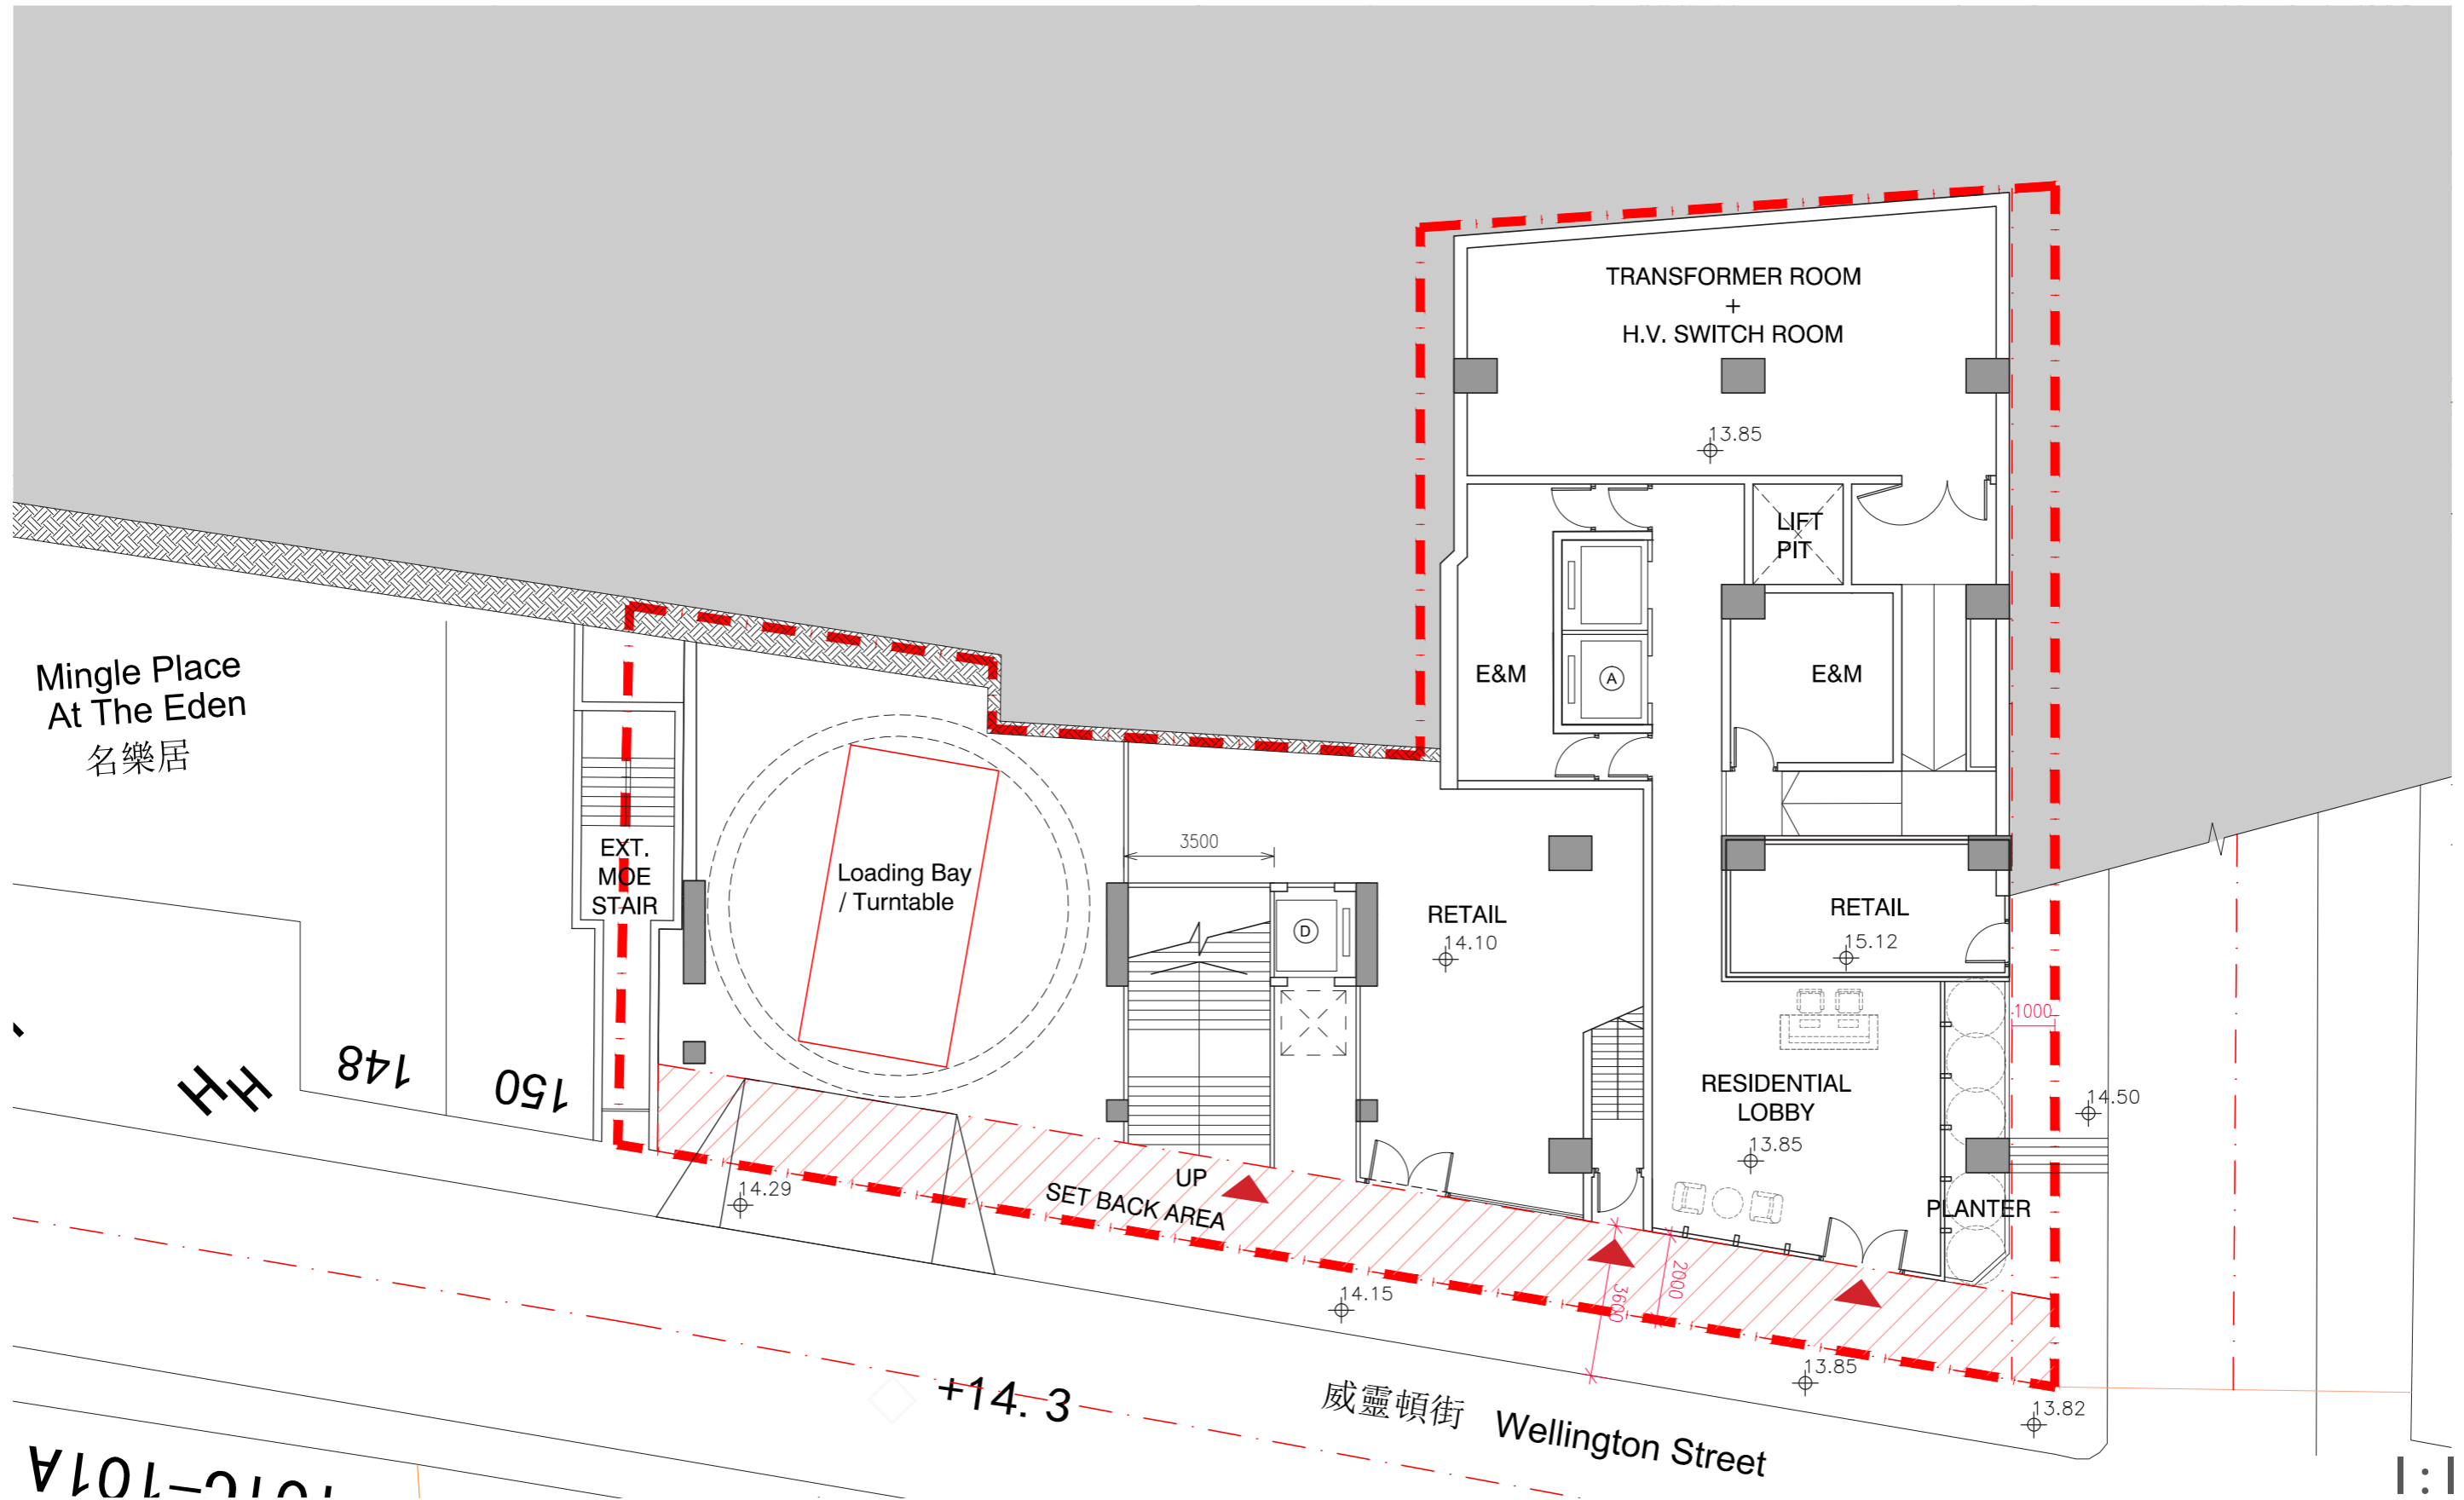

Indicative Schematic Plans

152-164 WELLINGTON ST.

GF

Mingle Place
At The Eden
名樂居

HH
148
150

Loading Bay / Turntable

EXT. M&E STAIR

TRANSFORMER ROOM
+
H.V. SWITCH ROOM

13.85

E&M

E&M

LIFT PIT

RETAIL
14.10

RETAIL
15.12

RESIDENTIAL LOBBY
13.85

PLANTER

UP
SET BACK AREA

14.29

14.15

13.85

13.82

+14.3

威靈頓街 Wellington Street

101-101A

1:150

152-164 WELLINGTON ST.

MF

1:150

152-164 WELLINGTON ST.

1F

152-164 WELLINGTON ST.

SECTION