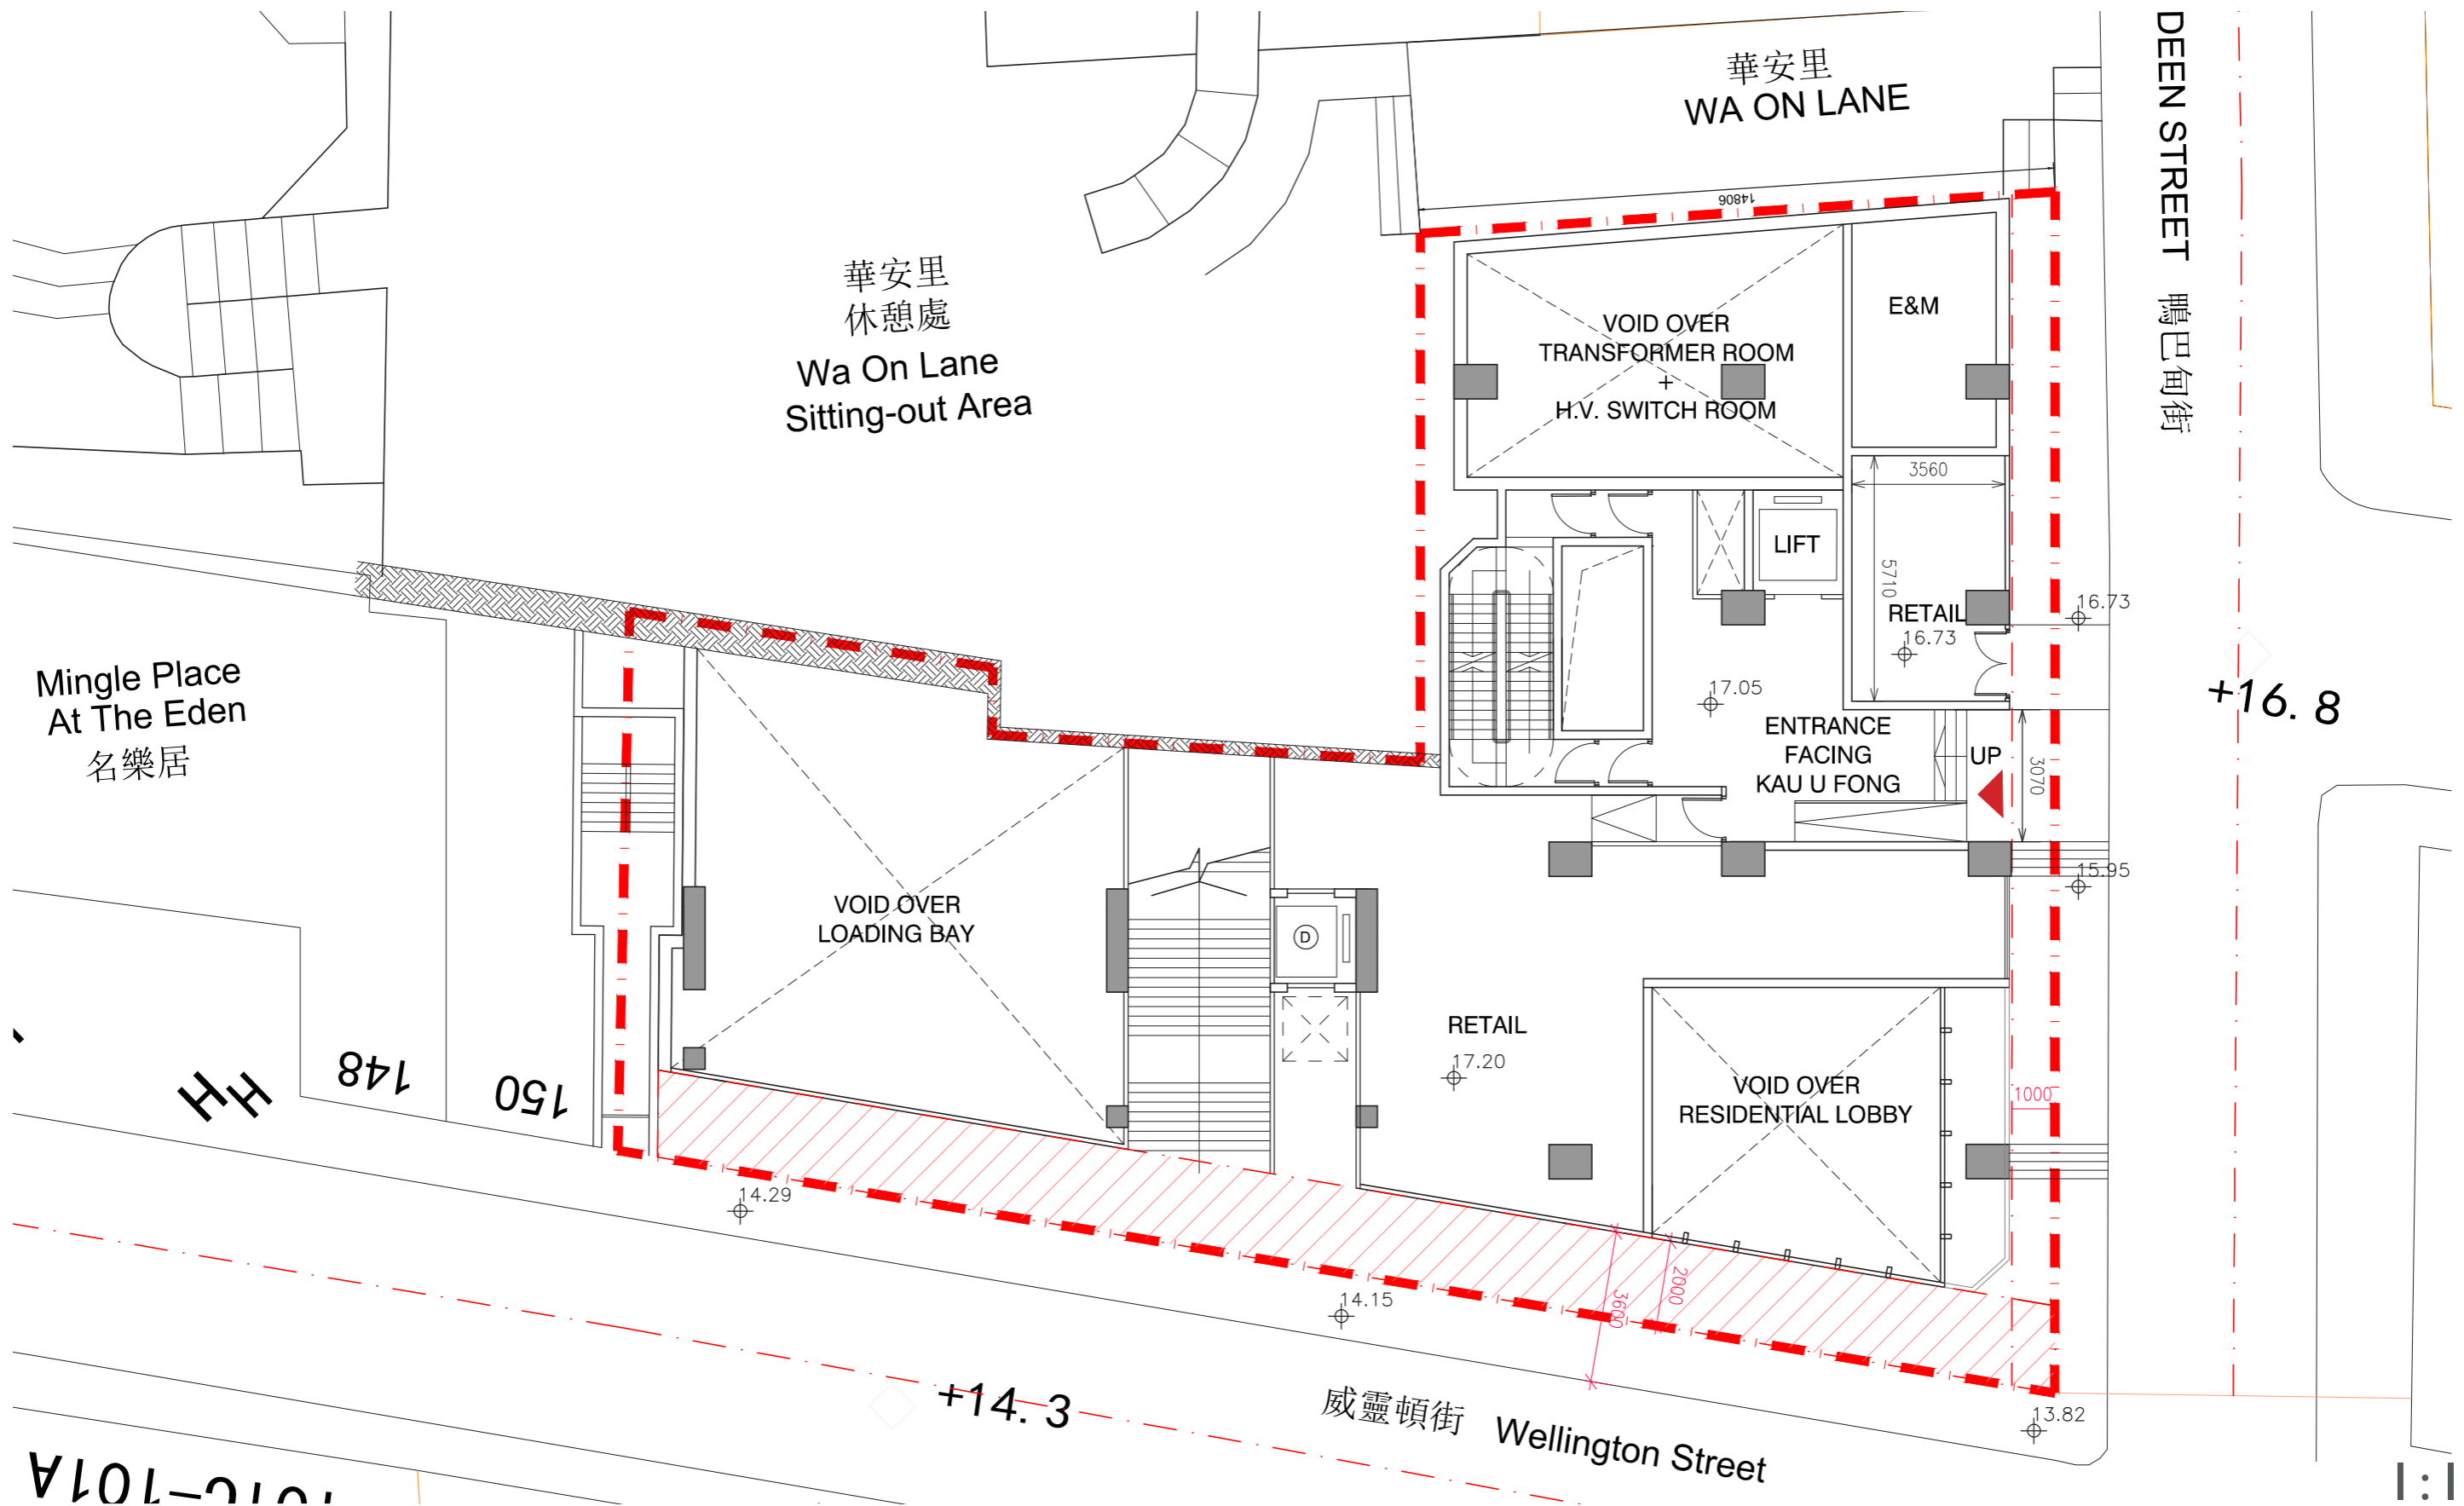

Indicative Schematic Plans

152-164 WELLINGTON ST.

GF

Mingle Place
At The Eden
名樂居

HH
148
150

Loading Bay / Turntable

EXT. M&E STAIR

TRANSFORMER ROOM
+
H.V. SWITCH ROOM

UP
SET BACK AREA

14.29

14.15

13.85

13.82

+14.3

威靈頓街 Wellington Street

101-101A

1:150

152-164 WELLINGTON ST.

MF

1:150

152-164 WELLINGTON ST.

1F

152-164 WELLINGTON ST.

SECTION