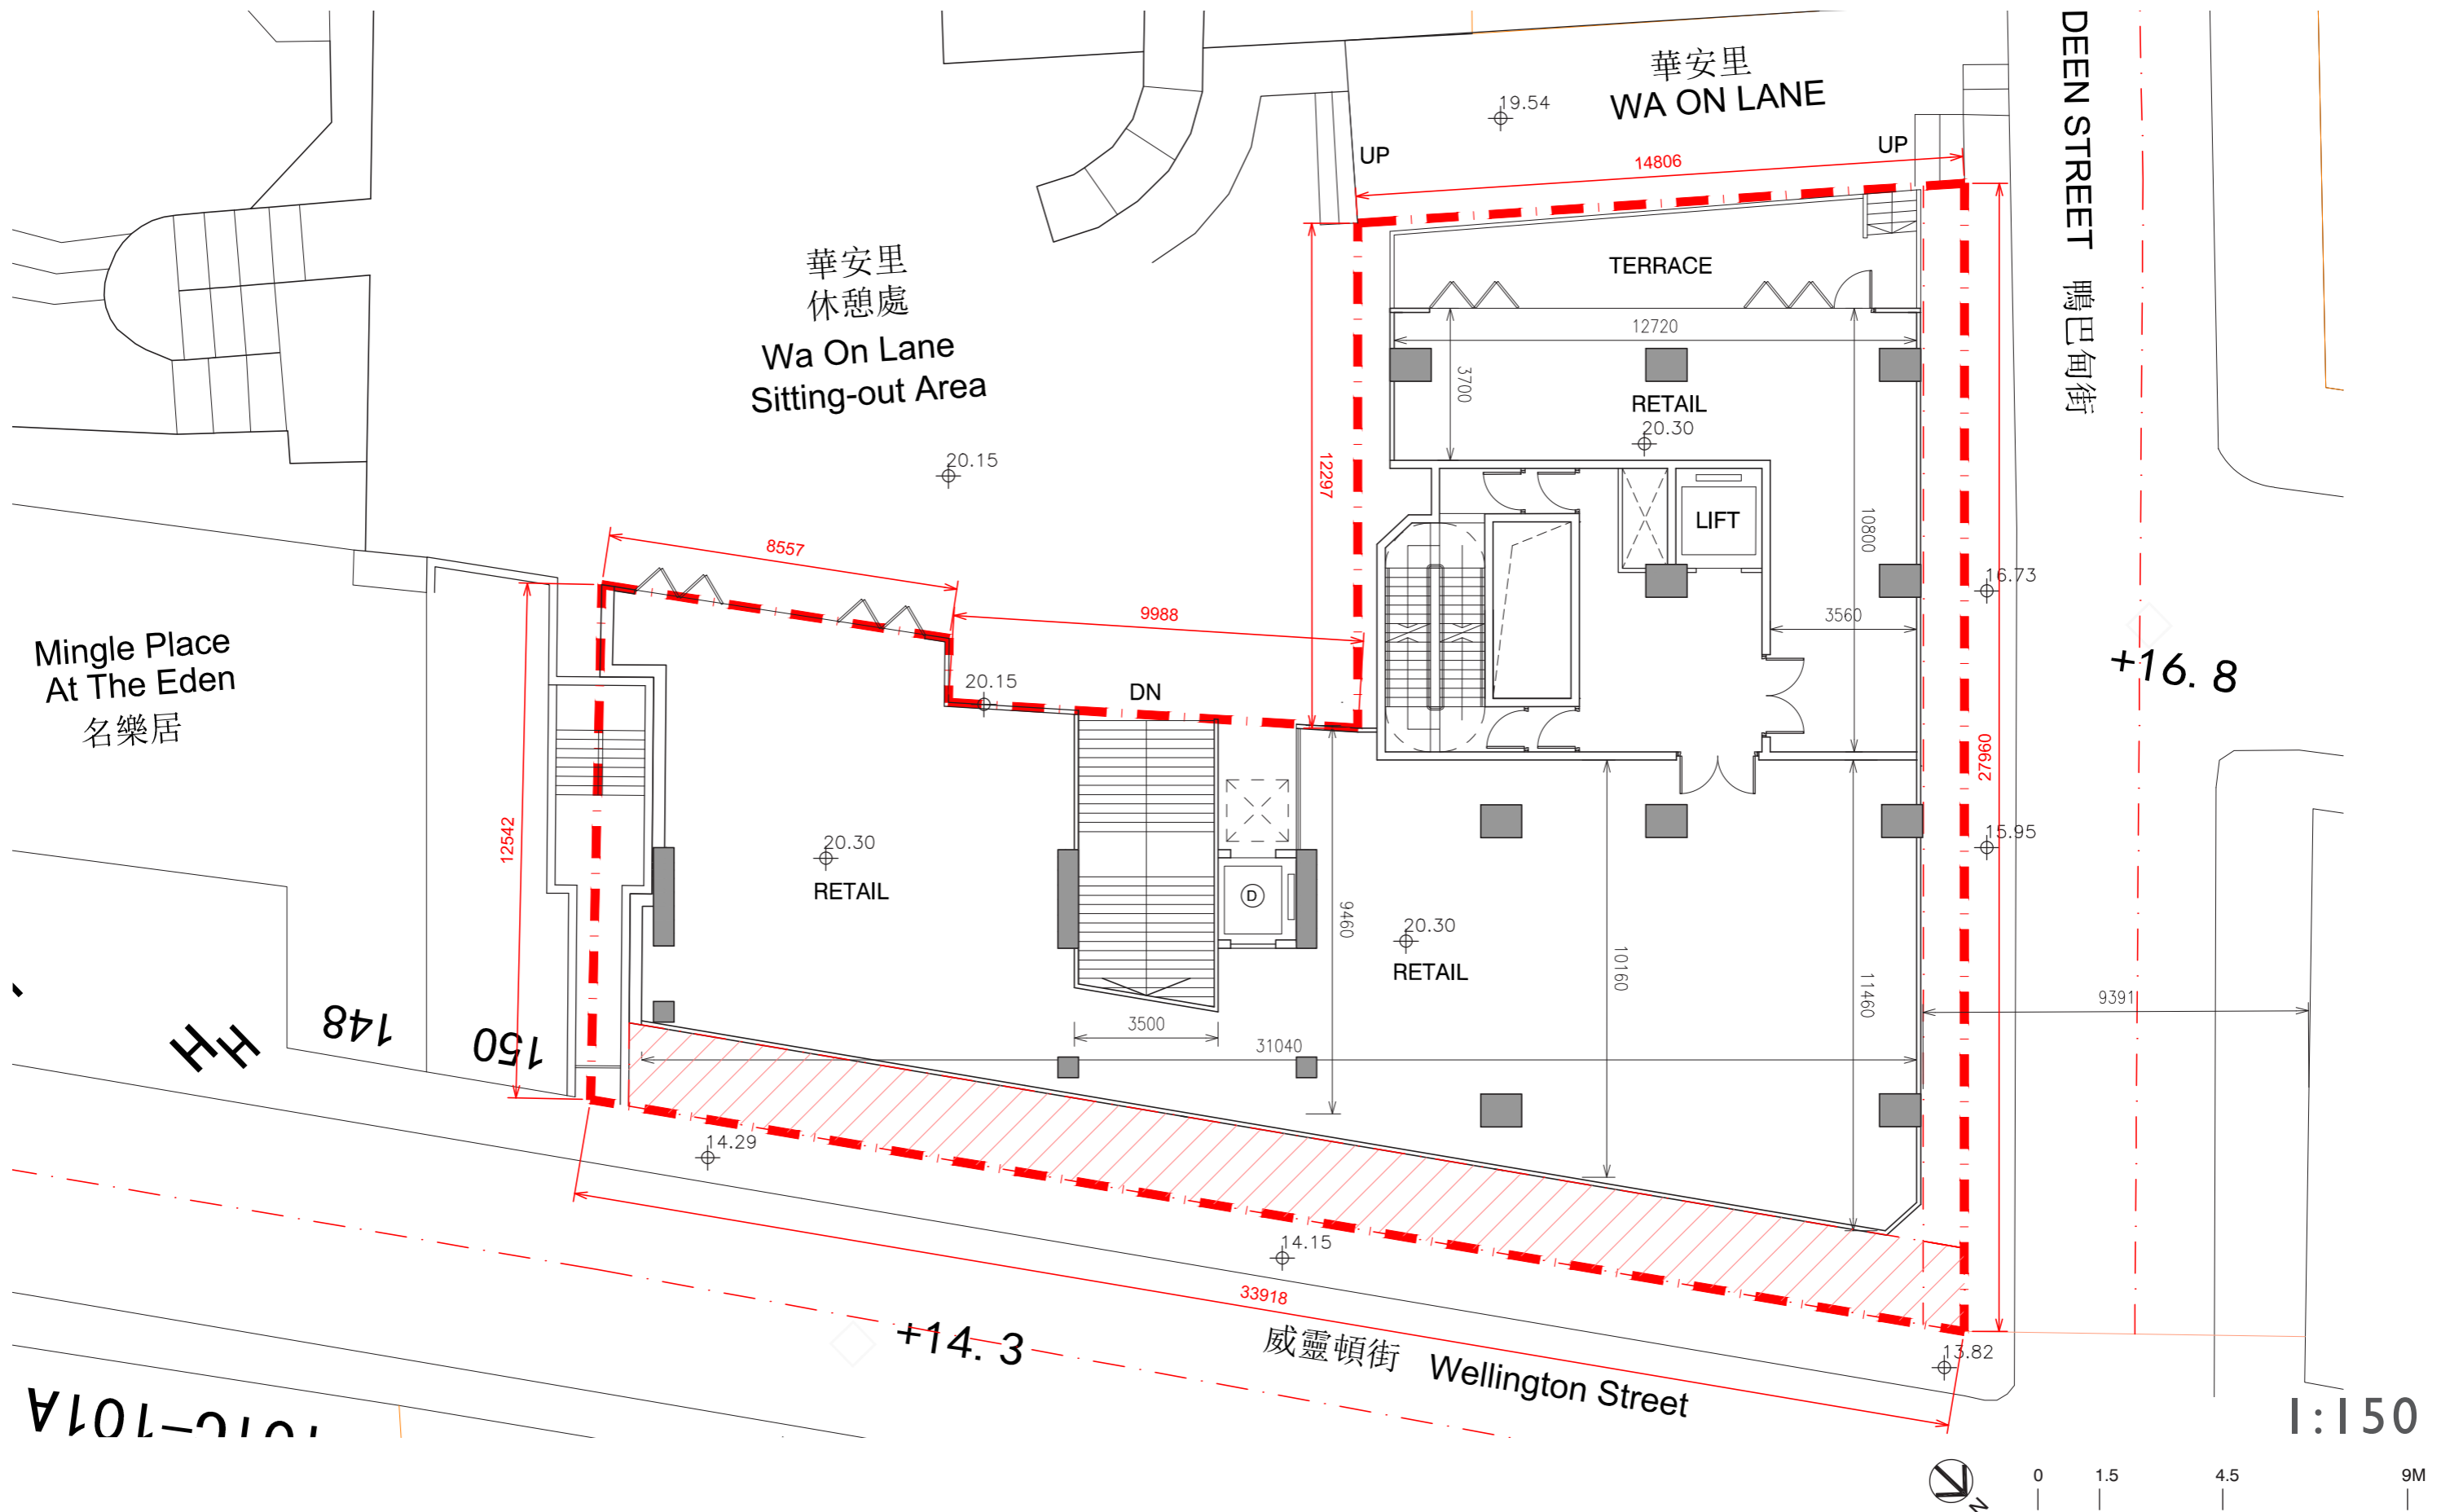

Indicative Schematic Plans

152-164 WELLINGTON ST.

GF

Mingle Place
At The Eden
名樂居

HH
148
150

Loading Bay / Turntable

EXT. M&E STAIR

TRANSFORMER ROOM
+
H.V. SWITCH ROOM

UP
SET BACK AREA

14.29

14.15

13.85

13.82

+14.3

威靈頓街 Wellington Street

101-101A

1:150

152-164 WELLINGTON ST.

MF

1:150

152-164 WELLINGTON ST.

1F

152-164 WELLINGTON ST.

SECTION