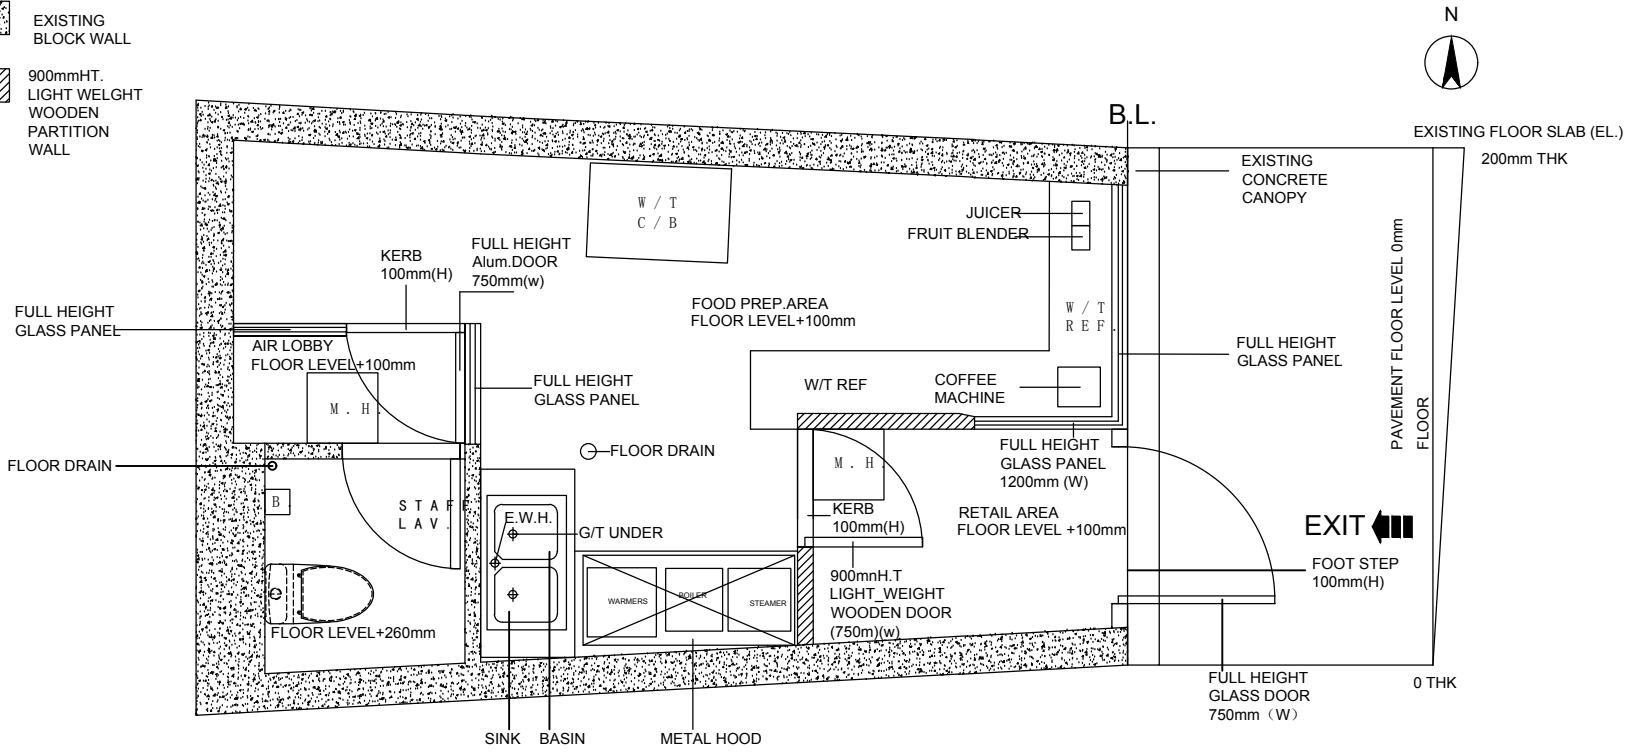

SHOP B3,G/F,16 TAI HANG ROAD,HONG KONG

-  EXISTING BLOCK WALL
-  900mmHT. LIGHT WELGHT WOODEN PARTITION WALL

SCALE (1:50)

FUEL:ELECTRICITY ONLY
FOR FOOD FACTORY LICENCE