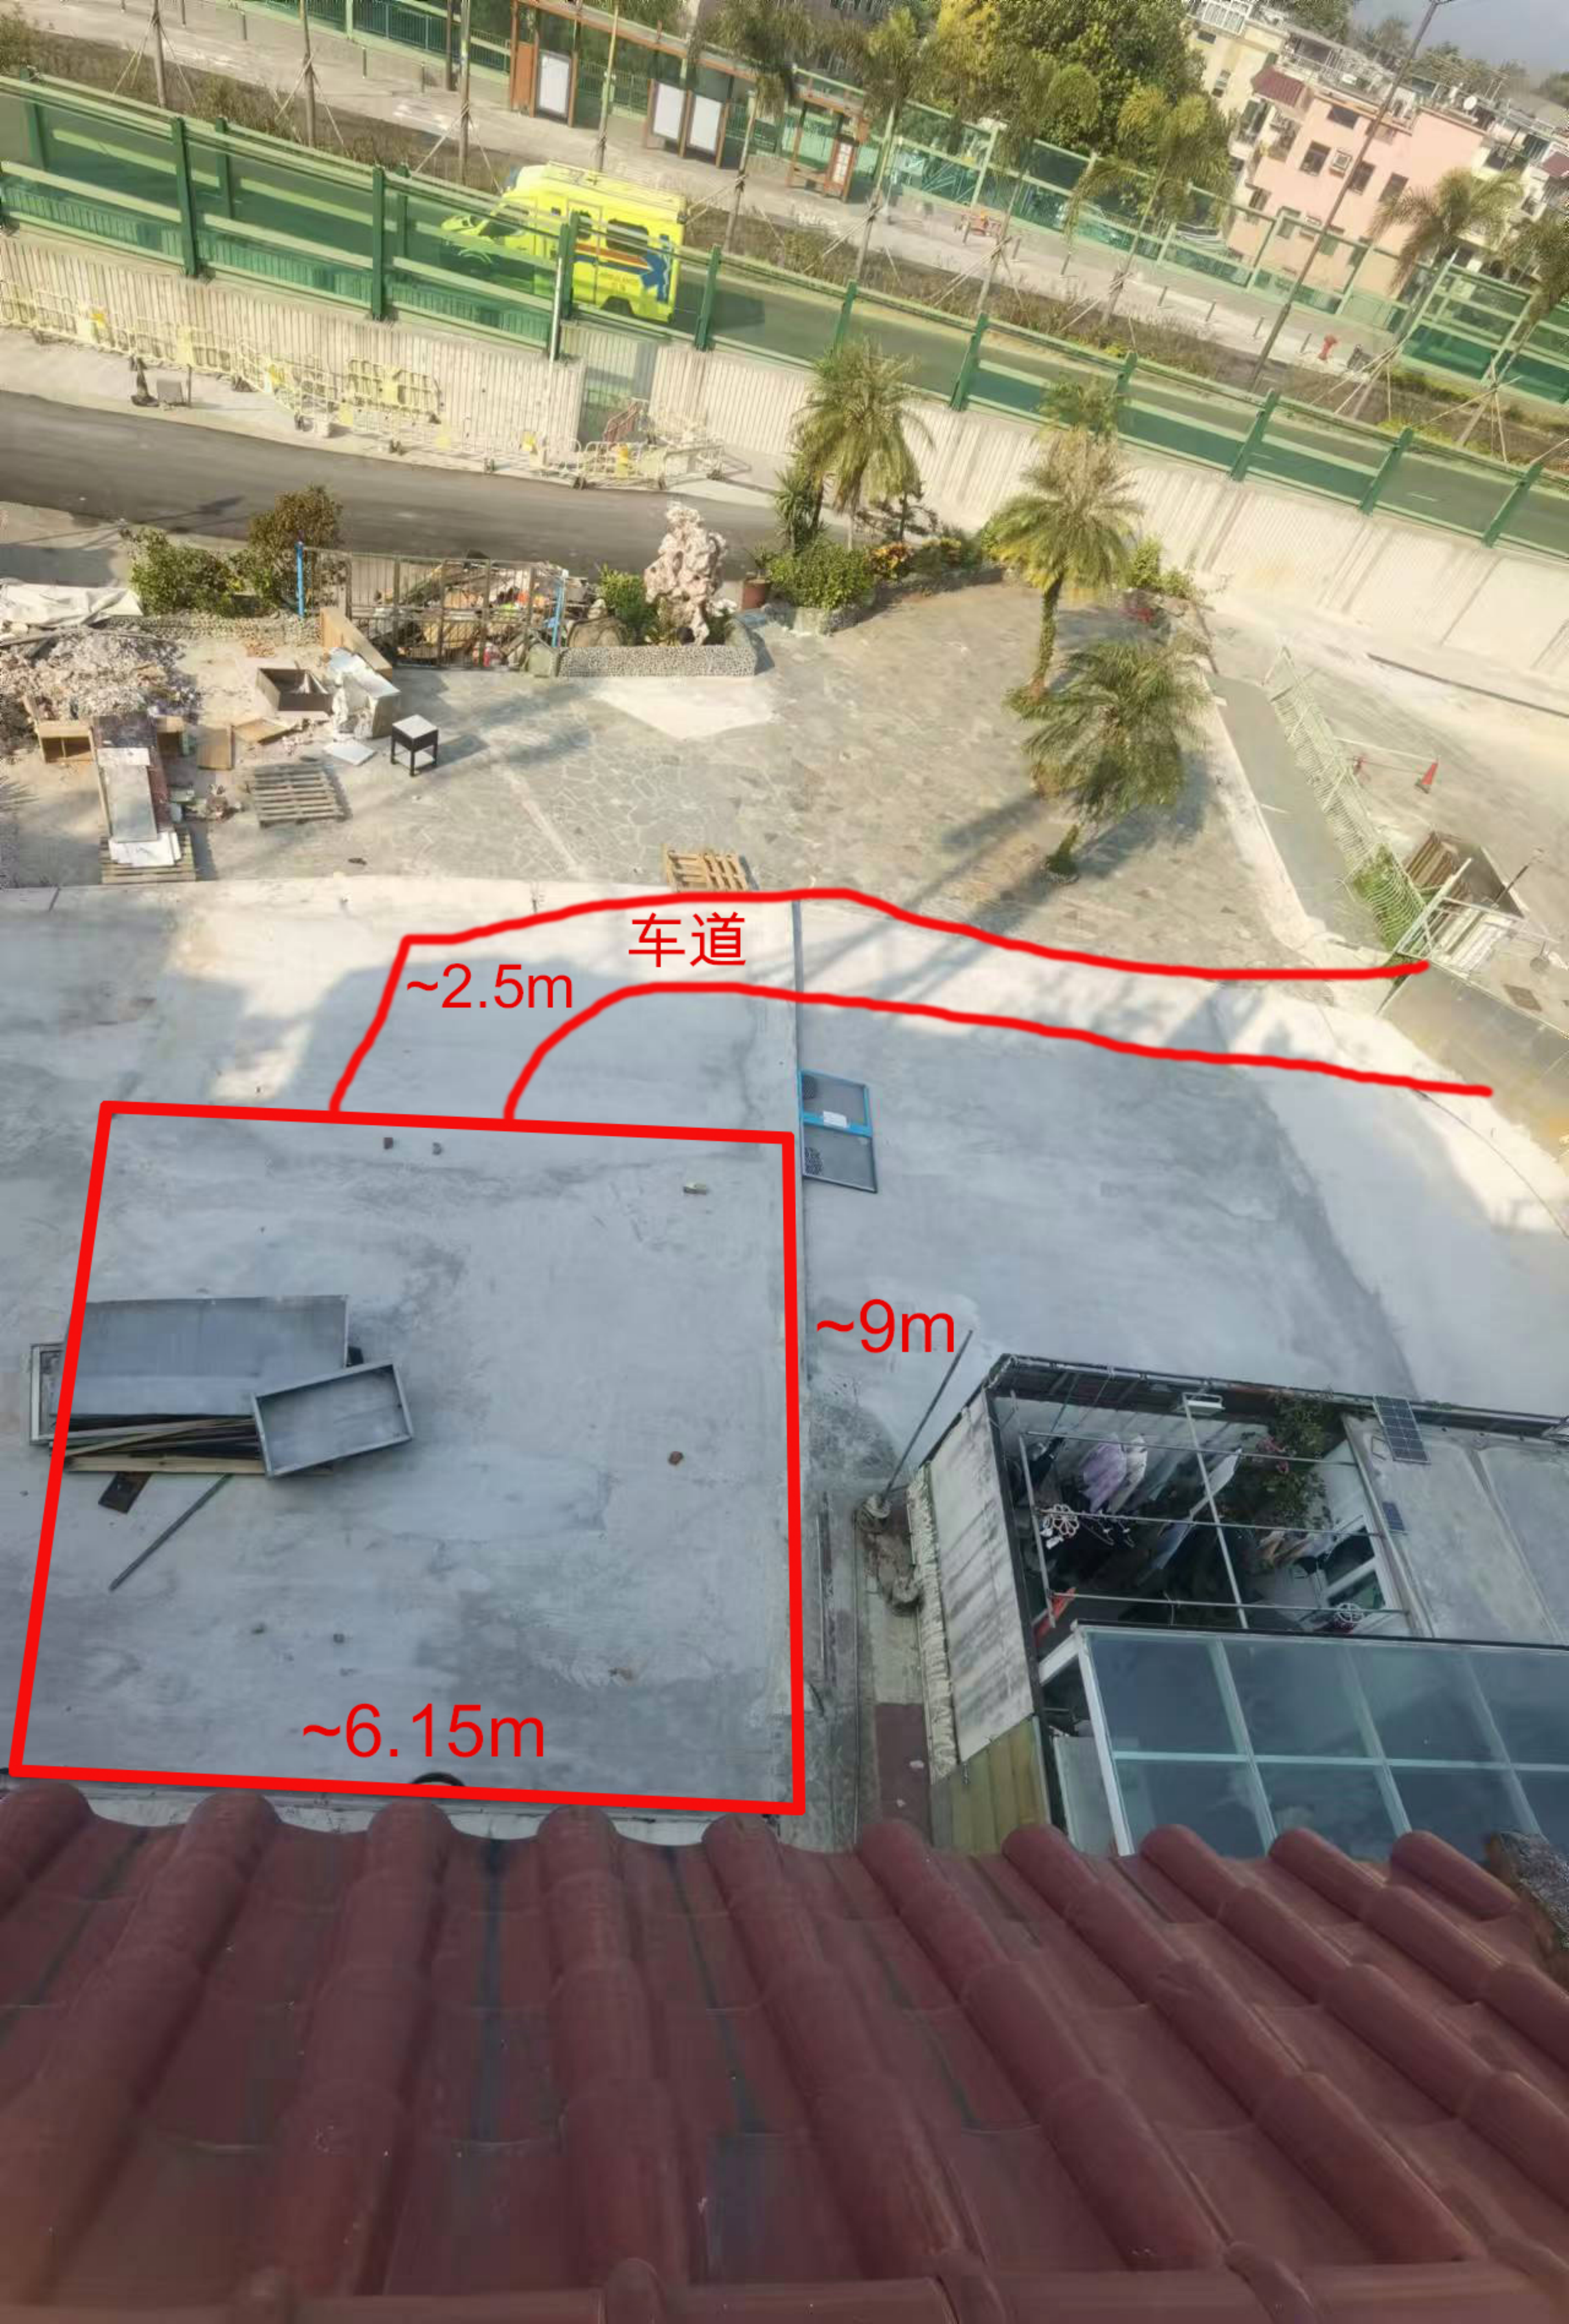

~6.15m

~9m

~9m

~6.15m

车道

~2.5m

~9m

~6.15m

~9m

~6.15m

~9m

~6.15m

~9m

~6.15m

~9m

~6.15m

COUNTRY INN

馬路

馬路闊度
~2.5m

~6.15

~9m