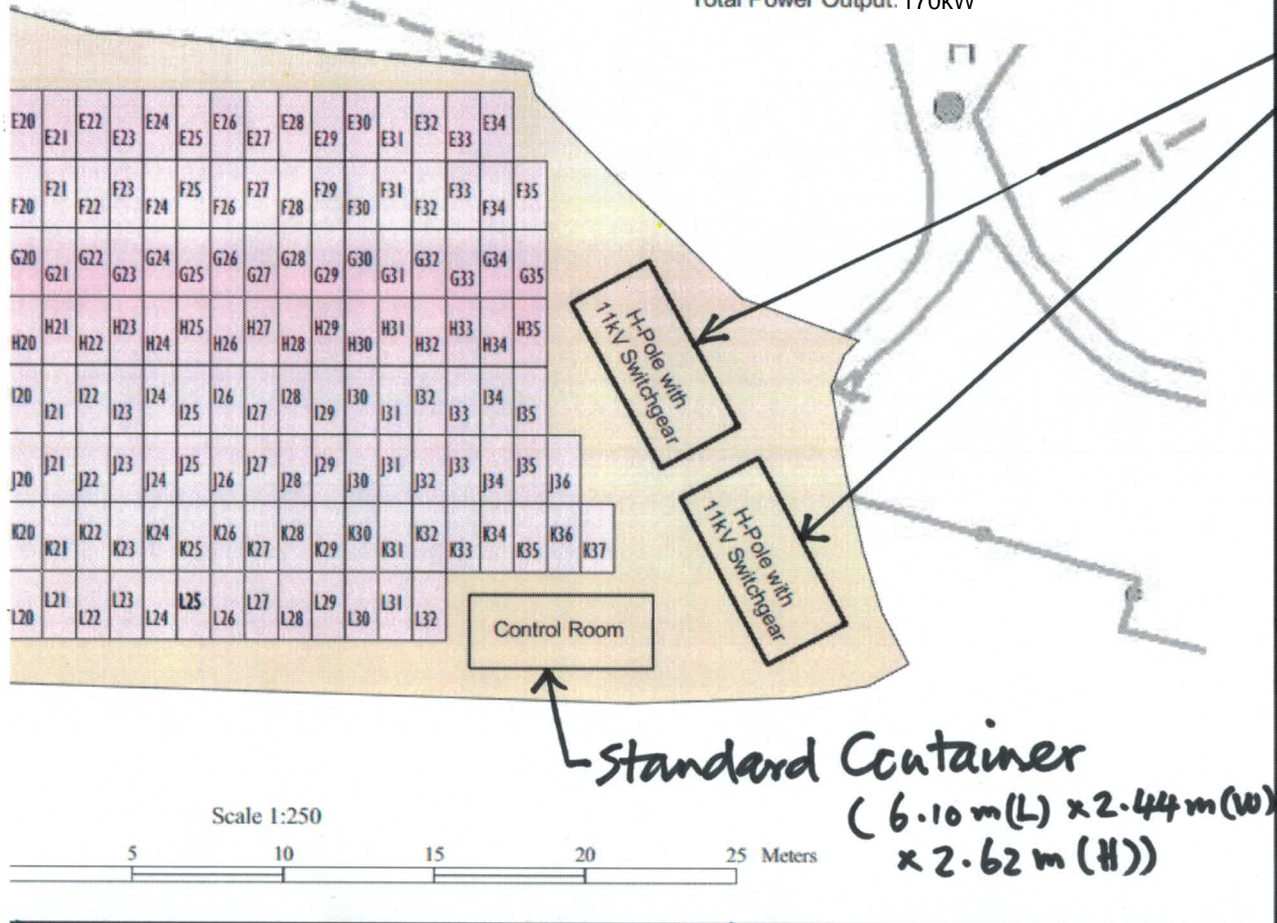

Legend

- Solar Pannel
- Lot 1582 in D.D. 76

Installation summary:
 Power of each panel: 550W
 Panel Model No.: LR5-72HBD-550M
 Size of each panel: 2278mm x 1134 mm
 No. of Panel: 309
 Total Power Output: 170kW

Sketch Drawing showing the Two 11 Kv Switchgear Transformers positioned on High-post without Cover.

Legend

- Solar Pannel
- Lot 1852 in D.D.76

Installation summary:

- Power of each panel: 550W
- Panel Model No.: LR5-72HBD-550M
- Size of each panel: 2278mm x 1134 mm
- No. of Panel: 309
- Total Power Output: 170KW

Scale 1:250