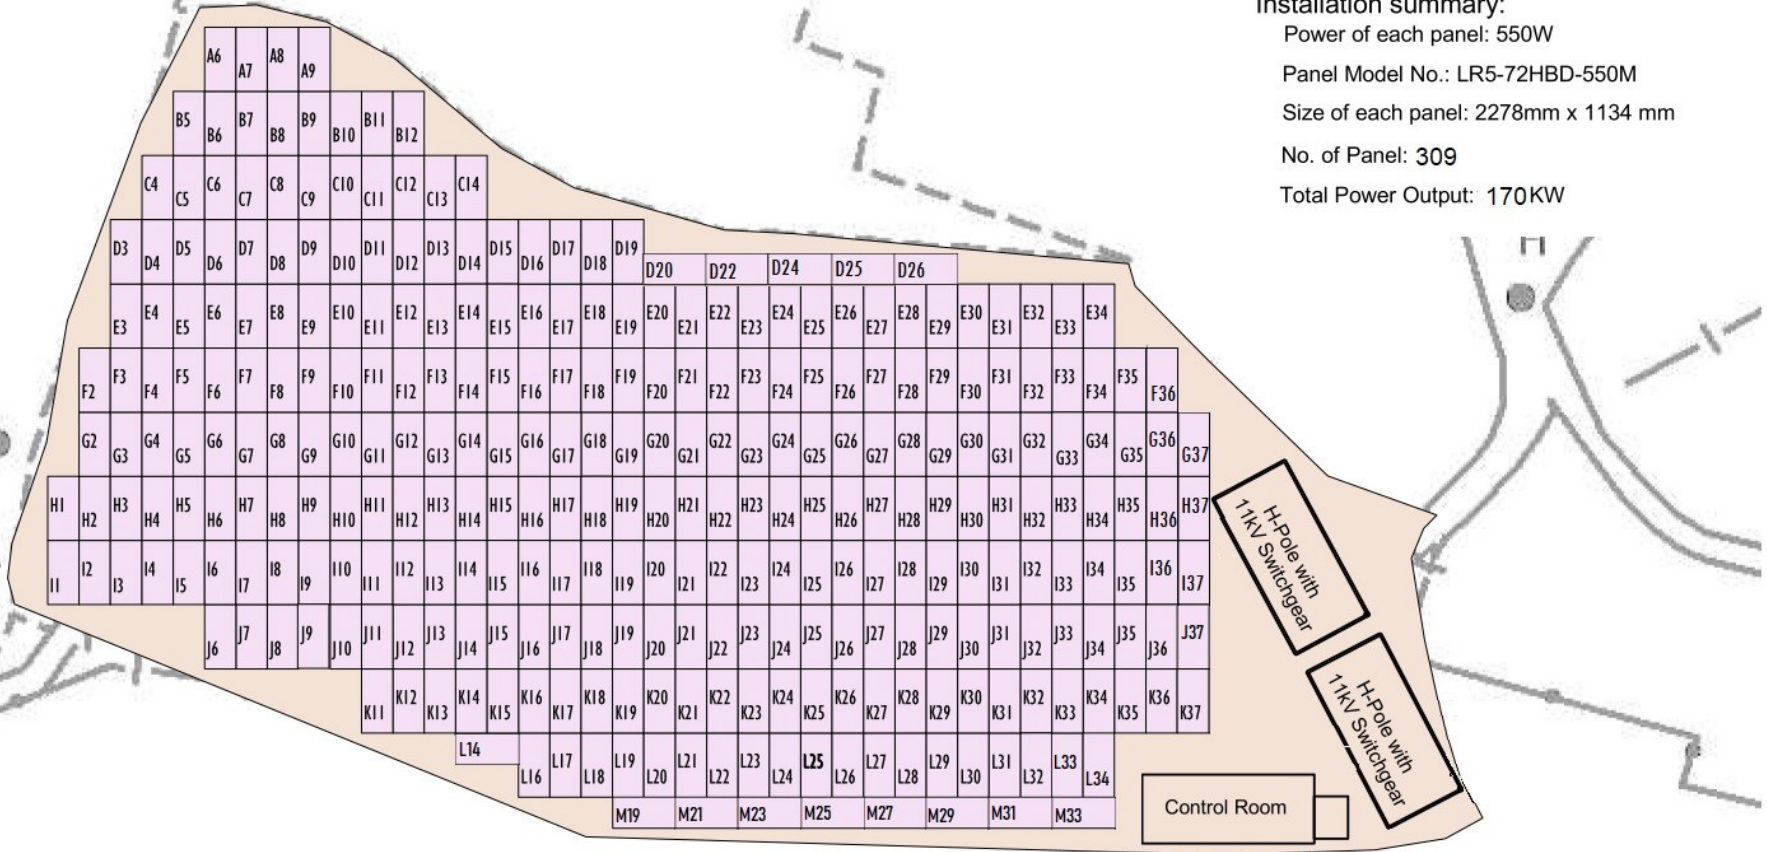

Legend

- Solar Pannel
- Lot 1582 in D.D. 76

Installation summary:
 Power of each panel: 550W
 Panel Model No.: LR5-72HBD-550M
 Size of each panel: 2278mm x 1134 mm
 No. of Panel: 309
 Total Power Output: 170kW

Sketch Drawing showing the Two 11 Kv Switchgear Transformers positioned on High-post without Cover.

Legend

- Solar Pannel
- Lot 1852 in D.D.76

Installation summary:

- Power of each panel: 550W
- Panel Model No.: LR5-72HBD-550M
- Size of each panel: 2278mm x 1134 mm
- No. of Panel: 309
- Total Power Output: 170KW

Scale 1:250