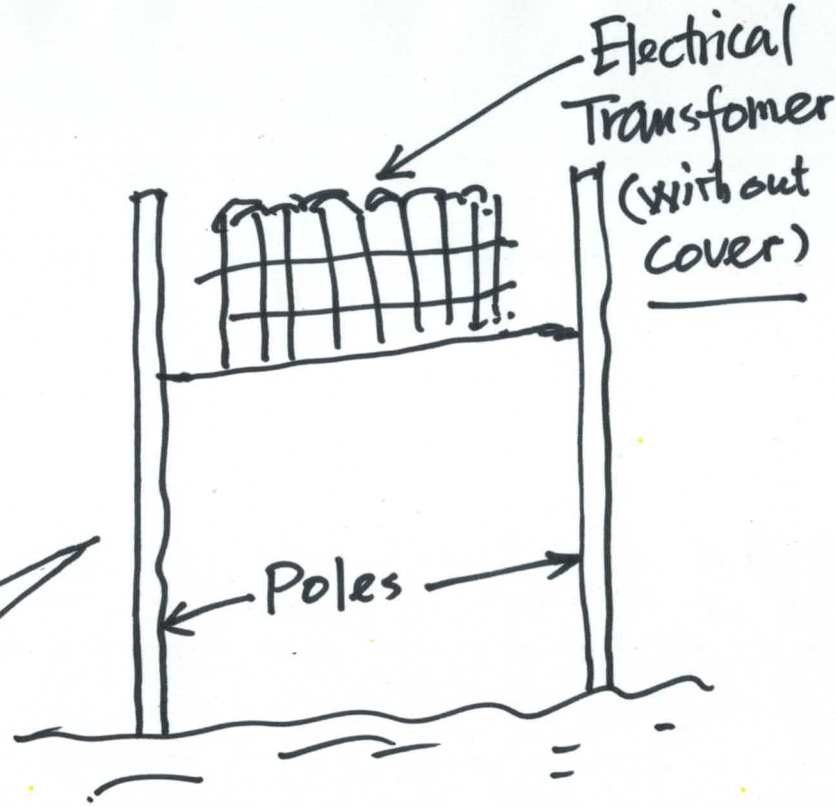

Legend

- Solar Pannel
- Lot 1582 in D.D. 76

Installation summary:
 Power of each panel: 550W
 Panel Model No.: LR5-72HBD-550M
 Size of each panel: 2278mm x 1134 mm
 No. of Panel: 309
 Total Power Output: 170kW

Sketch Drawing showing the Two 11 Kv Switchgear Transformers positioned on High-post without Cover.

Legend

- Solar Pannel
- Lot 1852 in D.D.76

Installation summary:

- Power of each panel: 550W
- Panel Model No.: LR5-72HBD-550M
- Size of each panel: 2278mm x 1134 mm
- No. of Panel: 309
- Total Power Output: 170KW

Scale 1:250