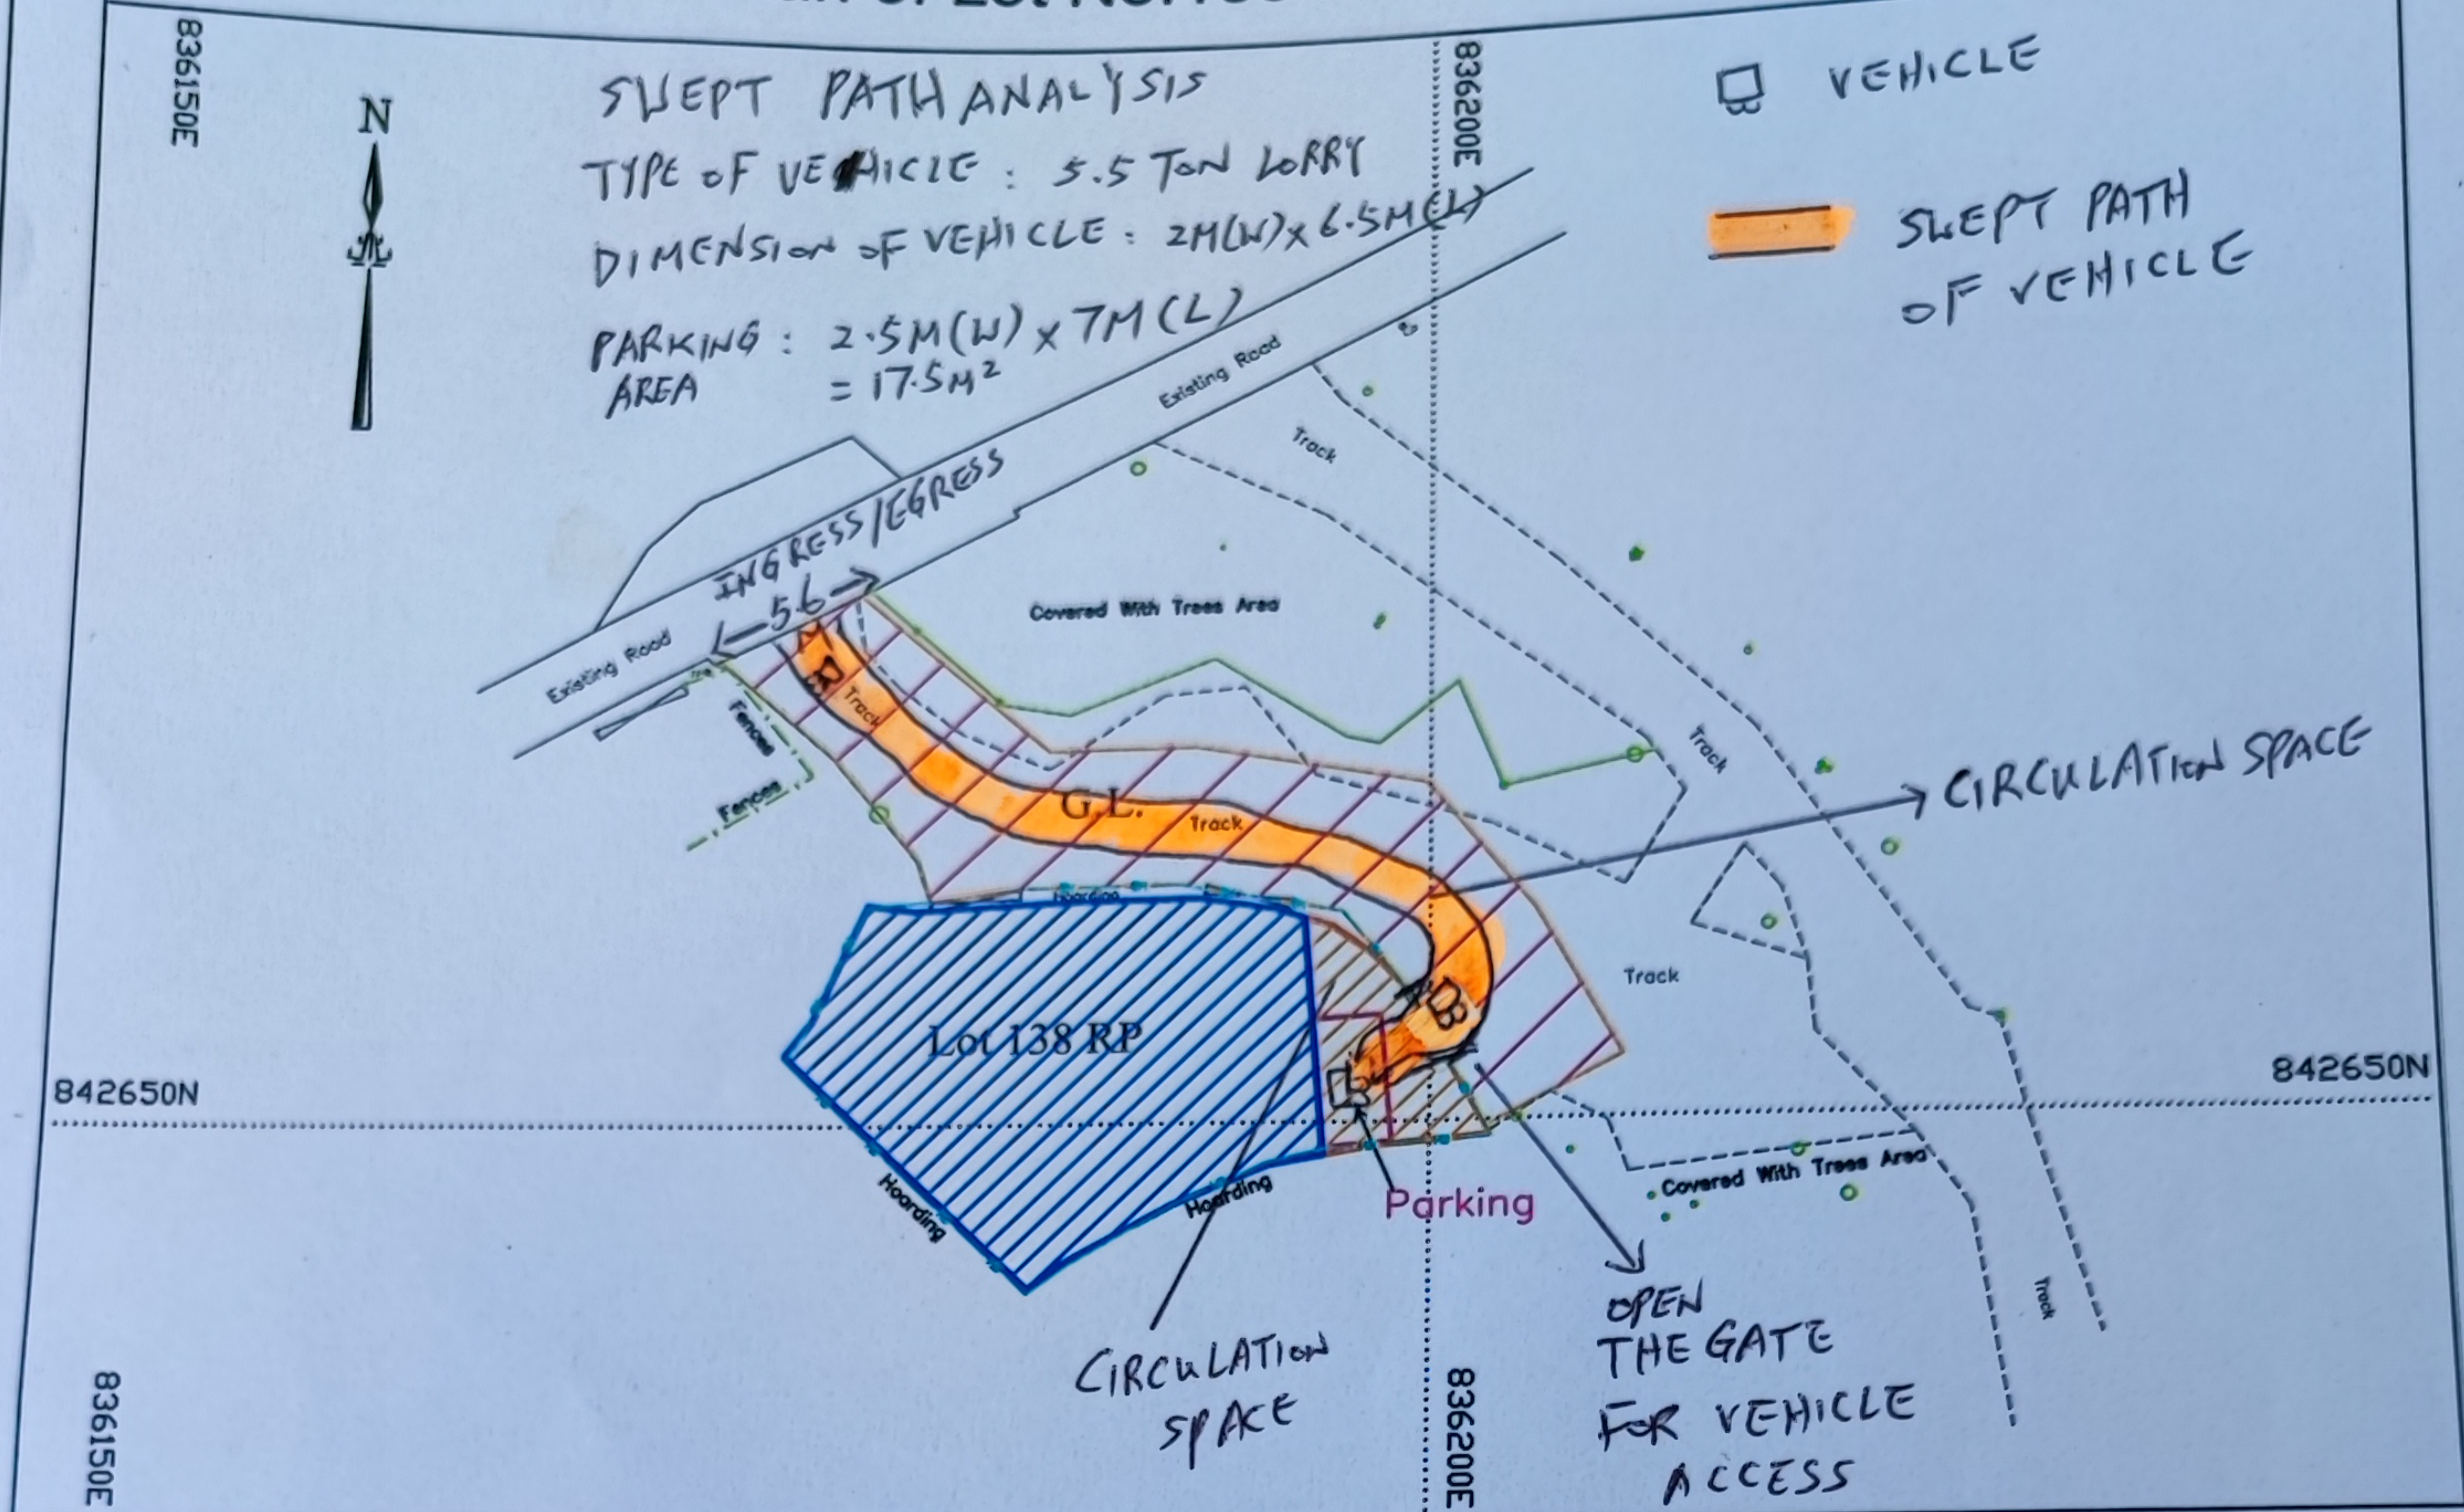

Plan of Lot No.138 RP in DD.46

 動物飼養所,
 擬建上蓋範圍
 Area: 214.1m² (about)
 擬建上蓋部份高度4.5米

 Parking
 Open Space
 Area: 36.0m² (about)

Legend

-  Lot Boundary
-  Road
-  Proposed ROW
-  Hoarding
-  Gate
-  Fences

Date: 11/01/2024