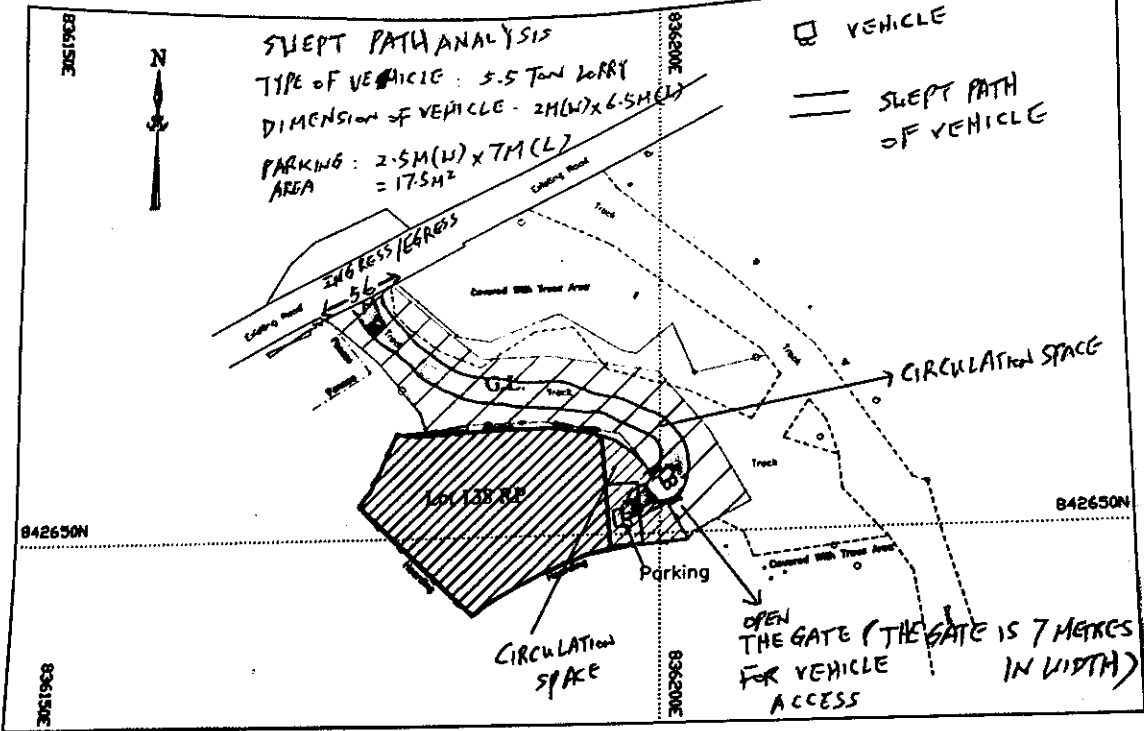

Plan of Lot No.138 RP in DD.46

**動物飼養所，
 擬建上蓋範圍**
 Area: 214. 1m² (about)

擬建上蓋部份高度4.5米

Parking
Open Space
 Area: 36. 0m² (about)