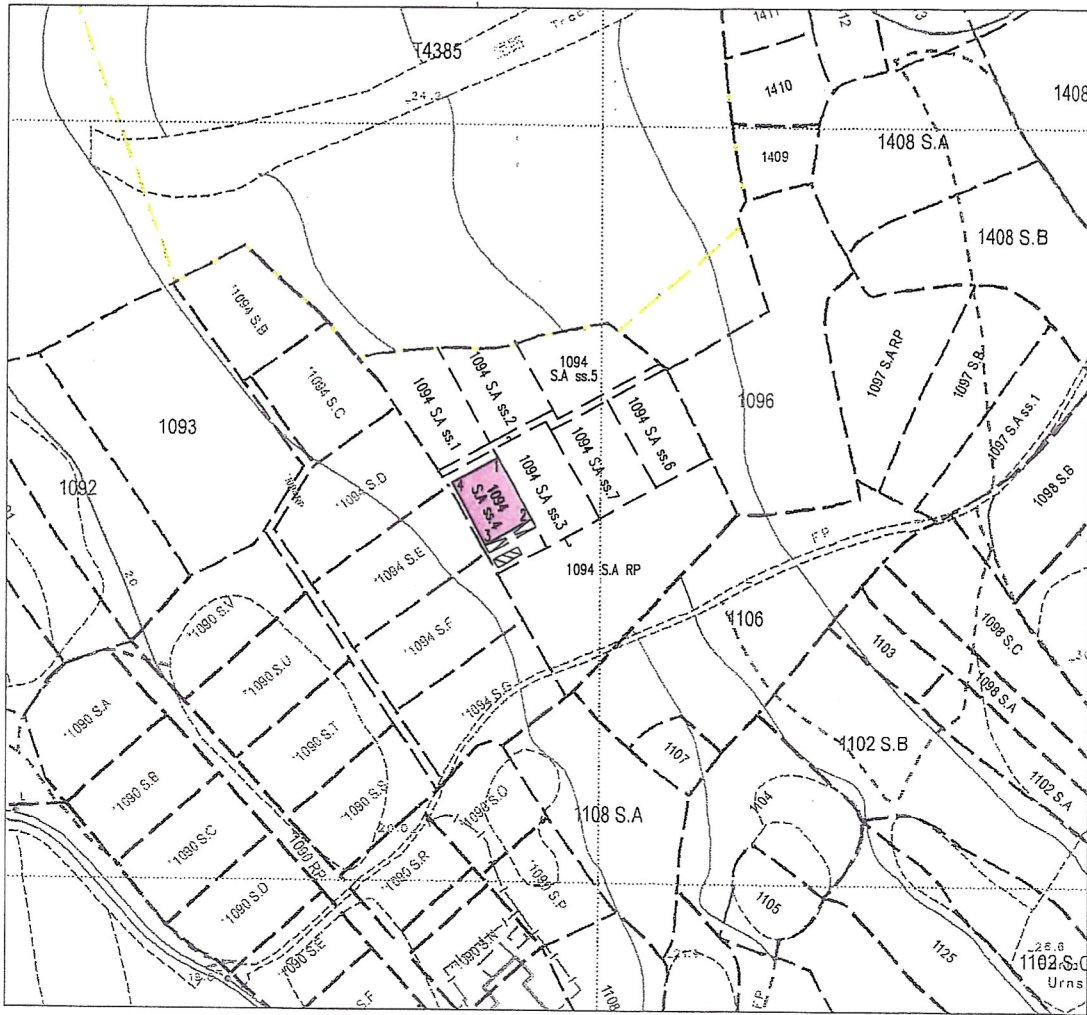

Proposed Small House Plan on Lot 1094 S.A ss.4 in D.D.79

Scale 1 : 1000

Plan No. : HPL1733/H/04A
 Location : Ping Yeung, Ta Kwu Ling
 Project : Proposed Small House Location
 Date : 26th April 2019

Proposed House on Lot 1094 S.A ss.4 in D.D.79

Side	Bearing	Distance	Northing	Easting	Point
1-2	151°01'00"	9.290	843856.070	834986.706	1
2-3	241°01'00"	7.000	843847.944	834991.208	2
3-4	331°01'00"	9.290	843844.552	834985.085	3
4-1	61°01'00"	7.000	843852.678	834980.583	4

Coloured Pink Area 65.03m² (About)

- Note:
1. Hong Kong Geodetic Datum 1980 Grid
 2. All levels refer to Principal Datum Hong Kong
 3. All units in metres
 4. Lot boundary refer to LBP/DN/061/0144/D2

Legend: