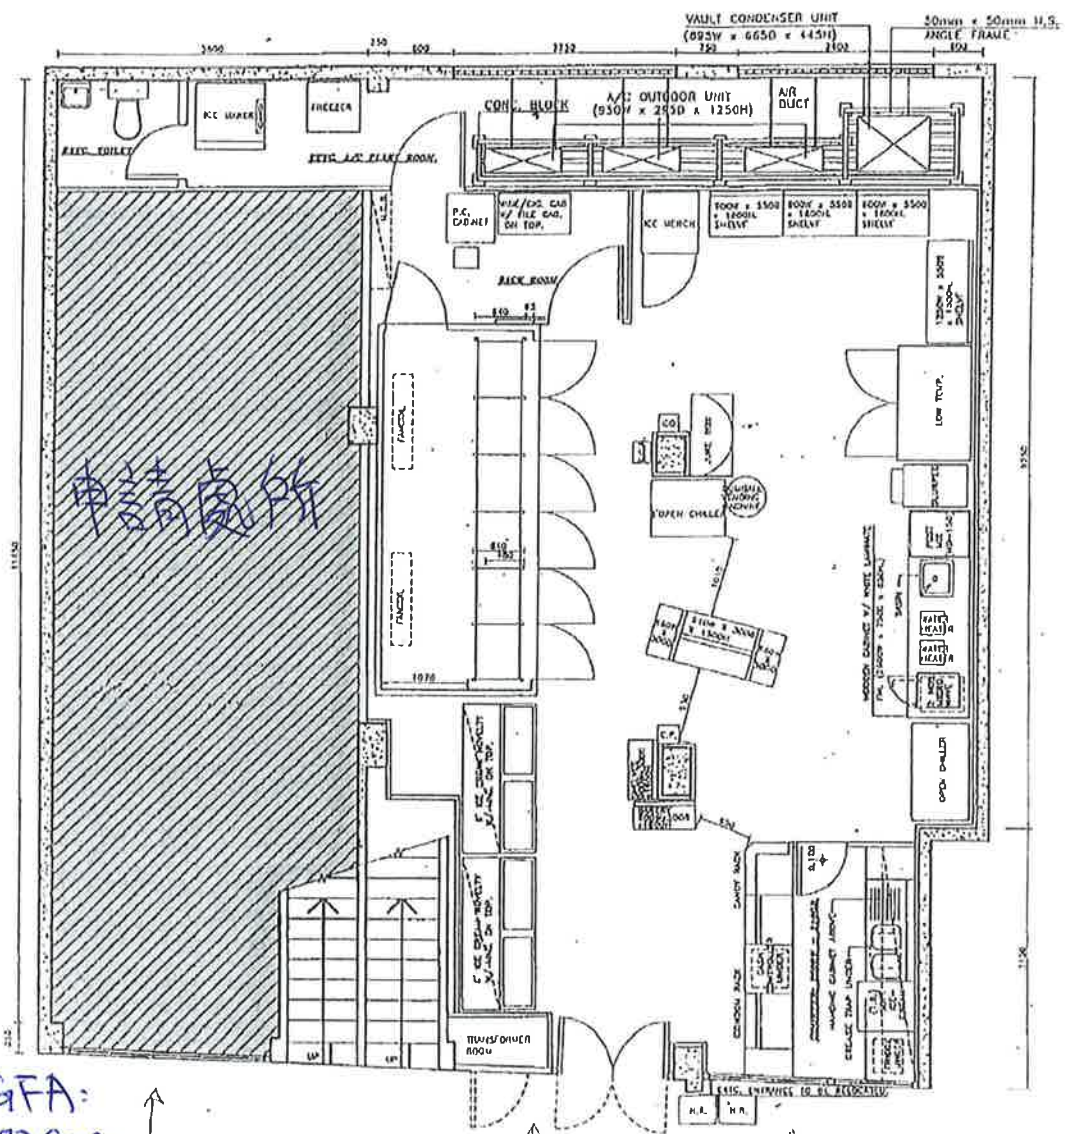

Layout Plan of the Premises

GFA:
4082 Sqm.

LAYOUT PLAN

11A, G/F
Poi Tung Road
(Block B)

15, G/F
Poi Tung Road
(Block C)

15A, G/F
Poi Tung Road
(Block D)

For and on behalf of
BONAFIDE FASHIONOLOGY LIMITED
布莉姬服裝有限公司