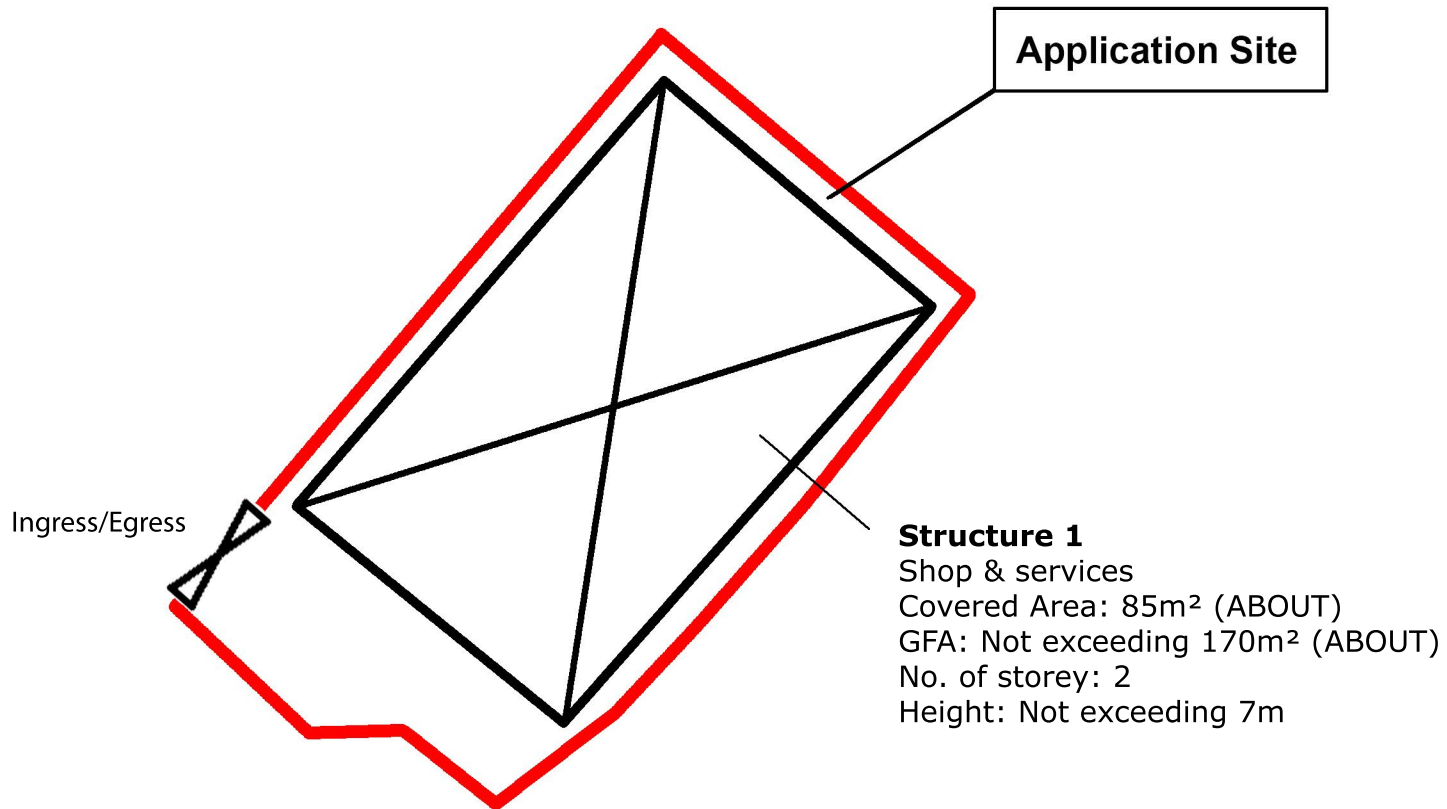

Drawing Title 圖紙標題:
 Location Plan

Drawing No. 圖號:
 20240824

Remarks 備註:
 ●●● Walking path leading from Pai Tau Street

Application Site

Project 項目名稱:
Proposed Temporary Shop and Services for a Period of 6 Years at Lots 218 SA RP, 218 SA ss1, 218 SF RP, 218 SF ss1, 218 SG & 218 RP(Part) in D.D. 185, Ha Wo Che, Sha Tin, New Territories

Drawing Title 圖紙標題:
Site Plan

Drawing No. 圖號:
20240824

Remarks 備註:

Project 項目名稱:

Proposed Temporary Shop and Services for a Period of 6 Years at Lots 218 SA RP, 218 SA ss1, 218 SF RP, 218 SF ss1, 218 SG & 218 RP(Part) in D.D. 185, Ha Wo Che, Sha Tin, New Territories

Drawing Title 圖紙標題:

Layout Plan

Drawing No. 圖號:

20240824

Remarks 備註:

Structure

Structure 1

Shop & services