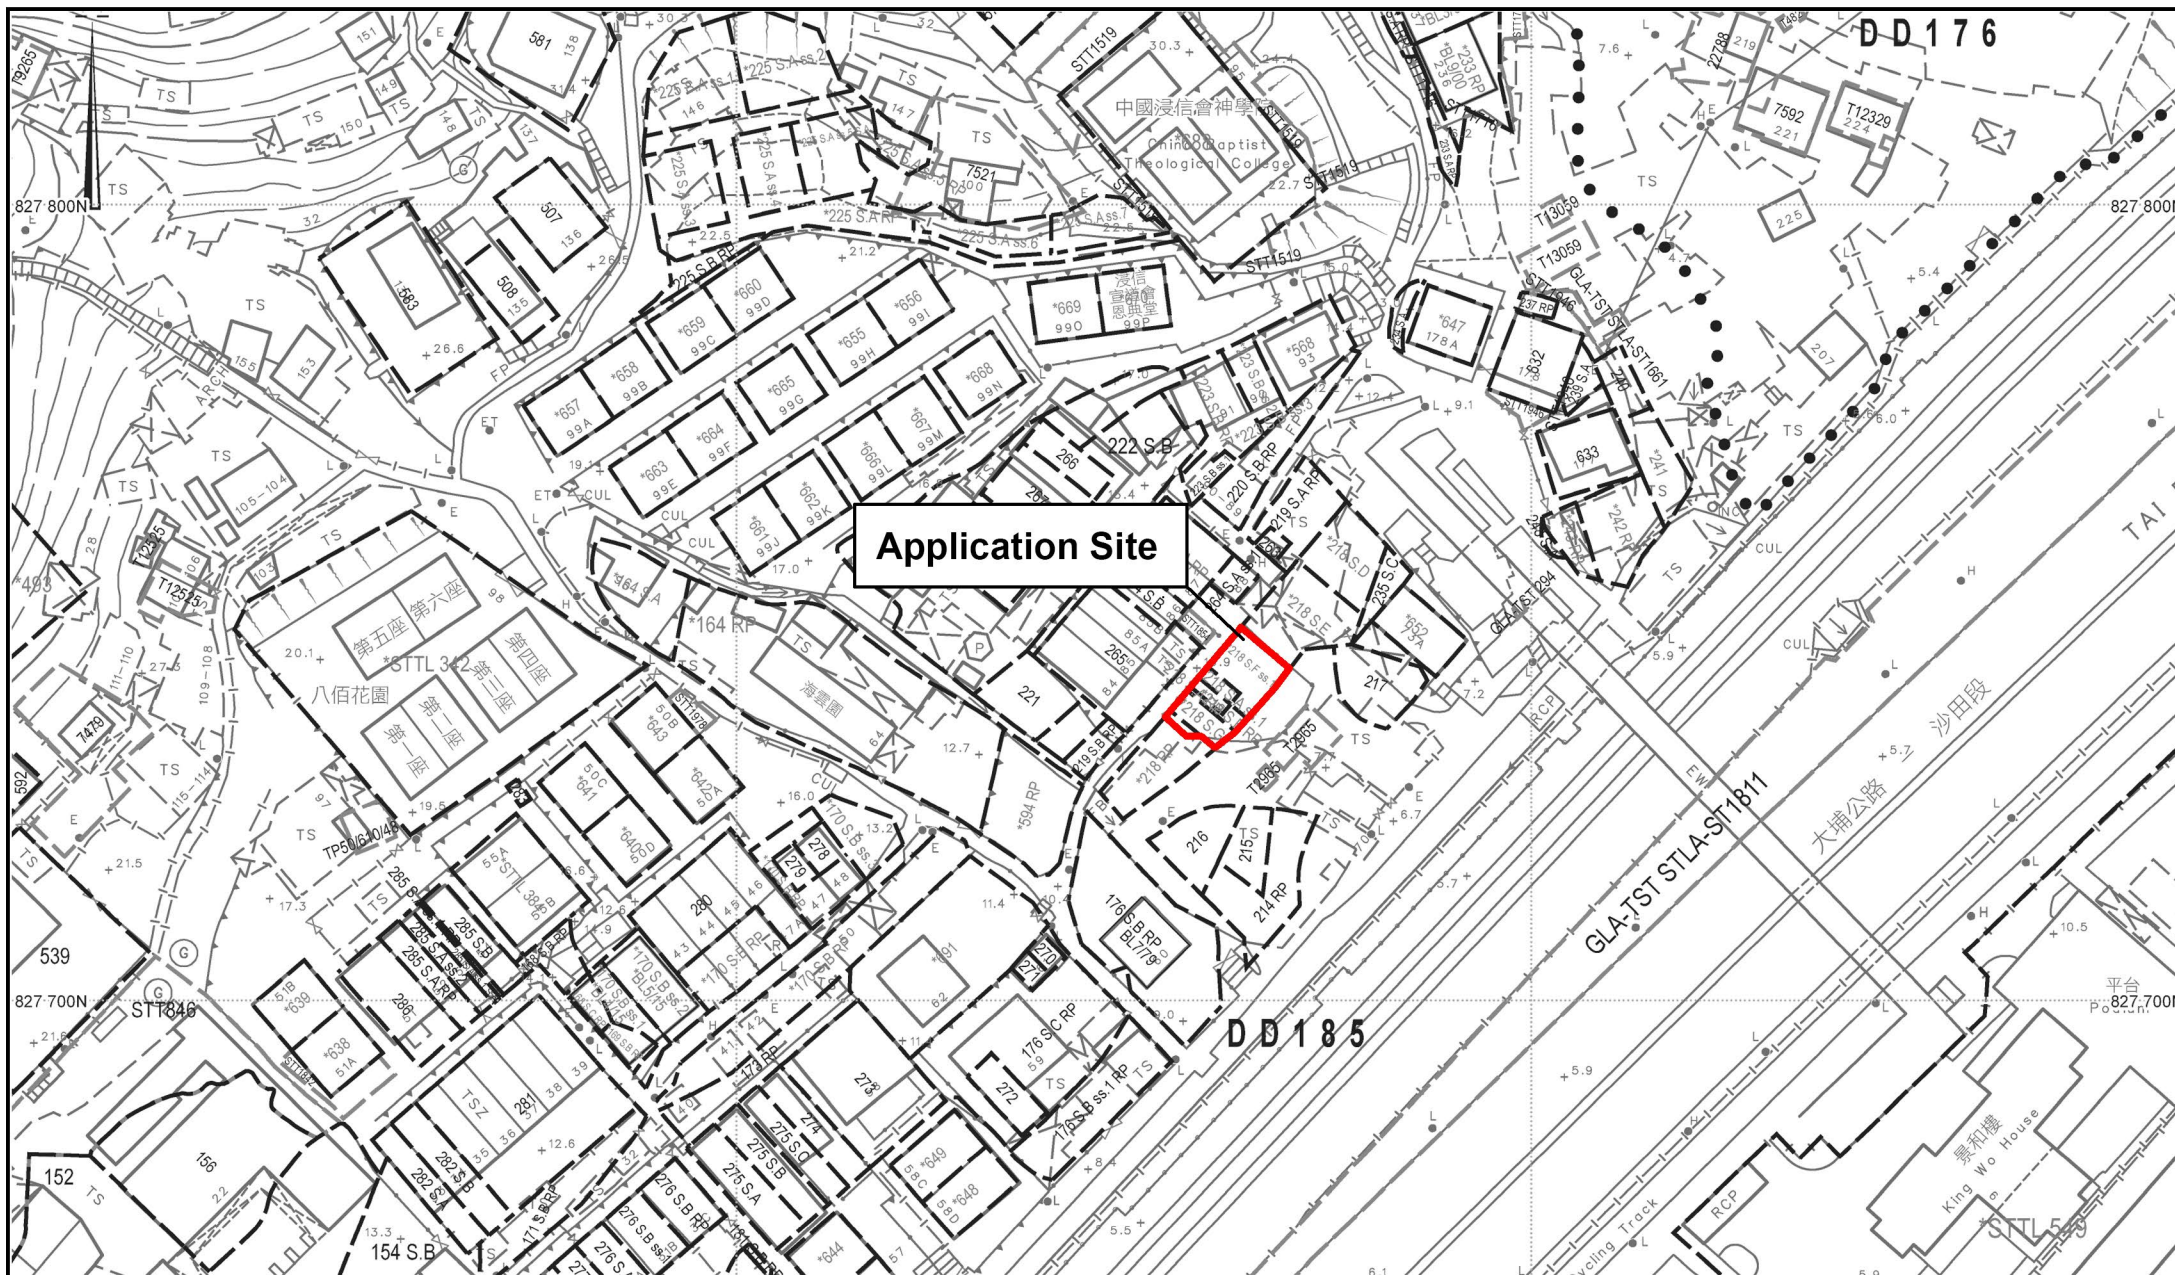

Project 項目名稱:
 Proposed Temporary Shop and Services for a Period of 6 Years at Lots 218 SA RP, 218 SA ss1, 218 SF RP, 218 SF ss1, 218 SG & 218 RP(Part) in D.D. 185, Ha Wo Che, Sha Tin, New Territories

Drawing Title 圖紙標題:
 Location Plan

Drawing No. 圖號:
 20240824

Remarks 備註:
 ●●● Walking path leading from Pai Tau Street

Application Site

Project 項目名稱:
Proposed Temporary Shop and Services for a Period of 6 Years at Lots 218 SA RP, 218 SA ss1, 218 SF RP, 218 SF ss1, 218 SG & 218 RP(Part) in D.D. 185, Ha Wo Che, Sha Tin, New Territories

Drawing Title 圖紙標題:
Site Plan

Drawing No. 圖號:
20240824

Remarks 備註:

Project 項目名稱:

Proposed Temporary Shop and Services for a Period of 6 Years at Lots 218 SA RP, 218 SA ss1, 218 SF RP, 218 SF ss1, 218 SG & 218 RP(Part) in D.D. 185, Ha Wo Che, Sha Tin, New Territories

Project 項目名稱:

Proposed Temporary Shop and Services for a Period of 6 Years at Lots 218 SA RP, 218 SA ss1, 218 SF RP, 218 SF ss1, 218 SG & 218 RP(Part) in D.D. 185, Ha Wo Che, Sha Tin, New Territories

Drawing Title 圖紙標題: