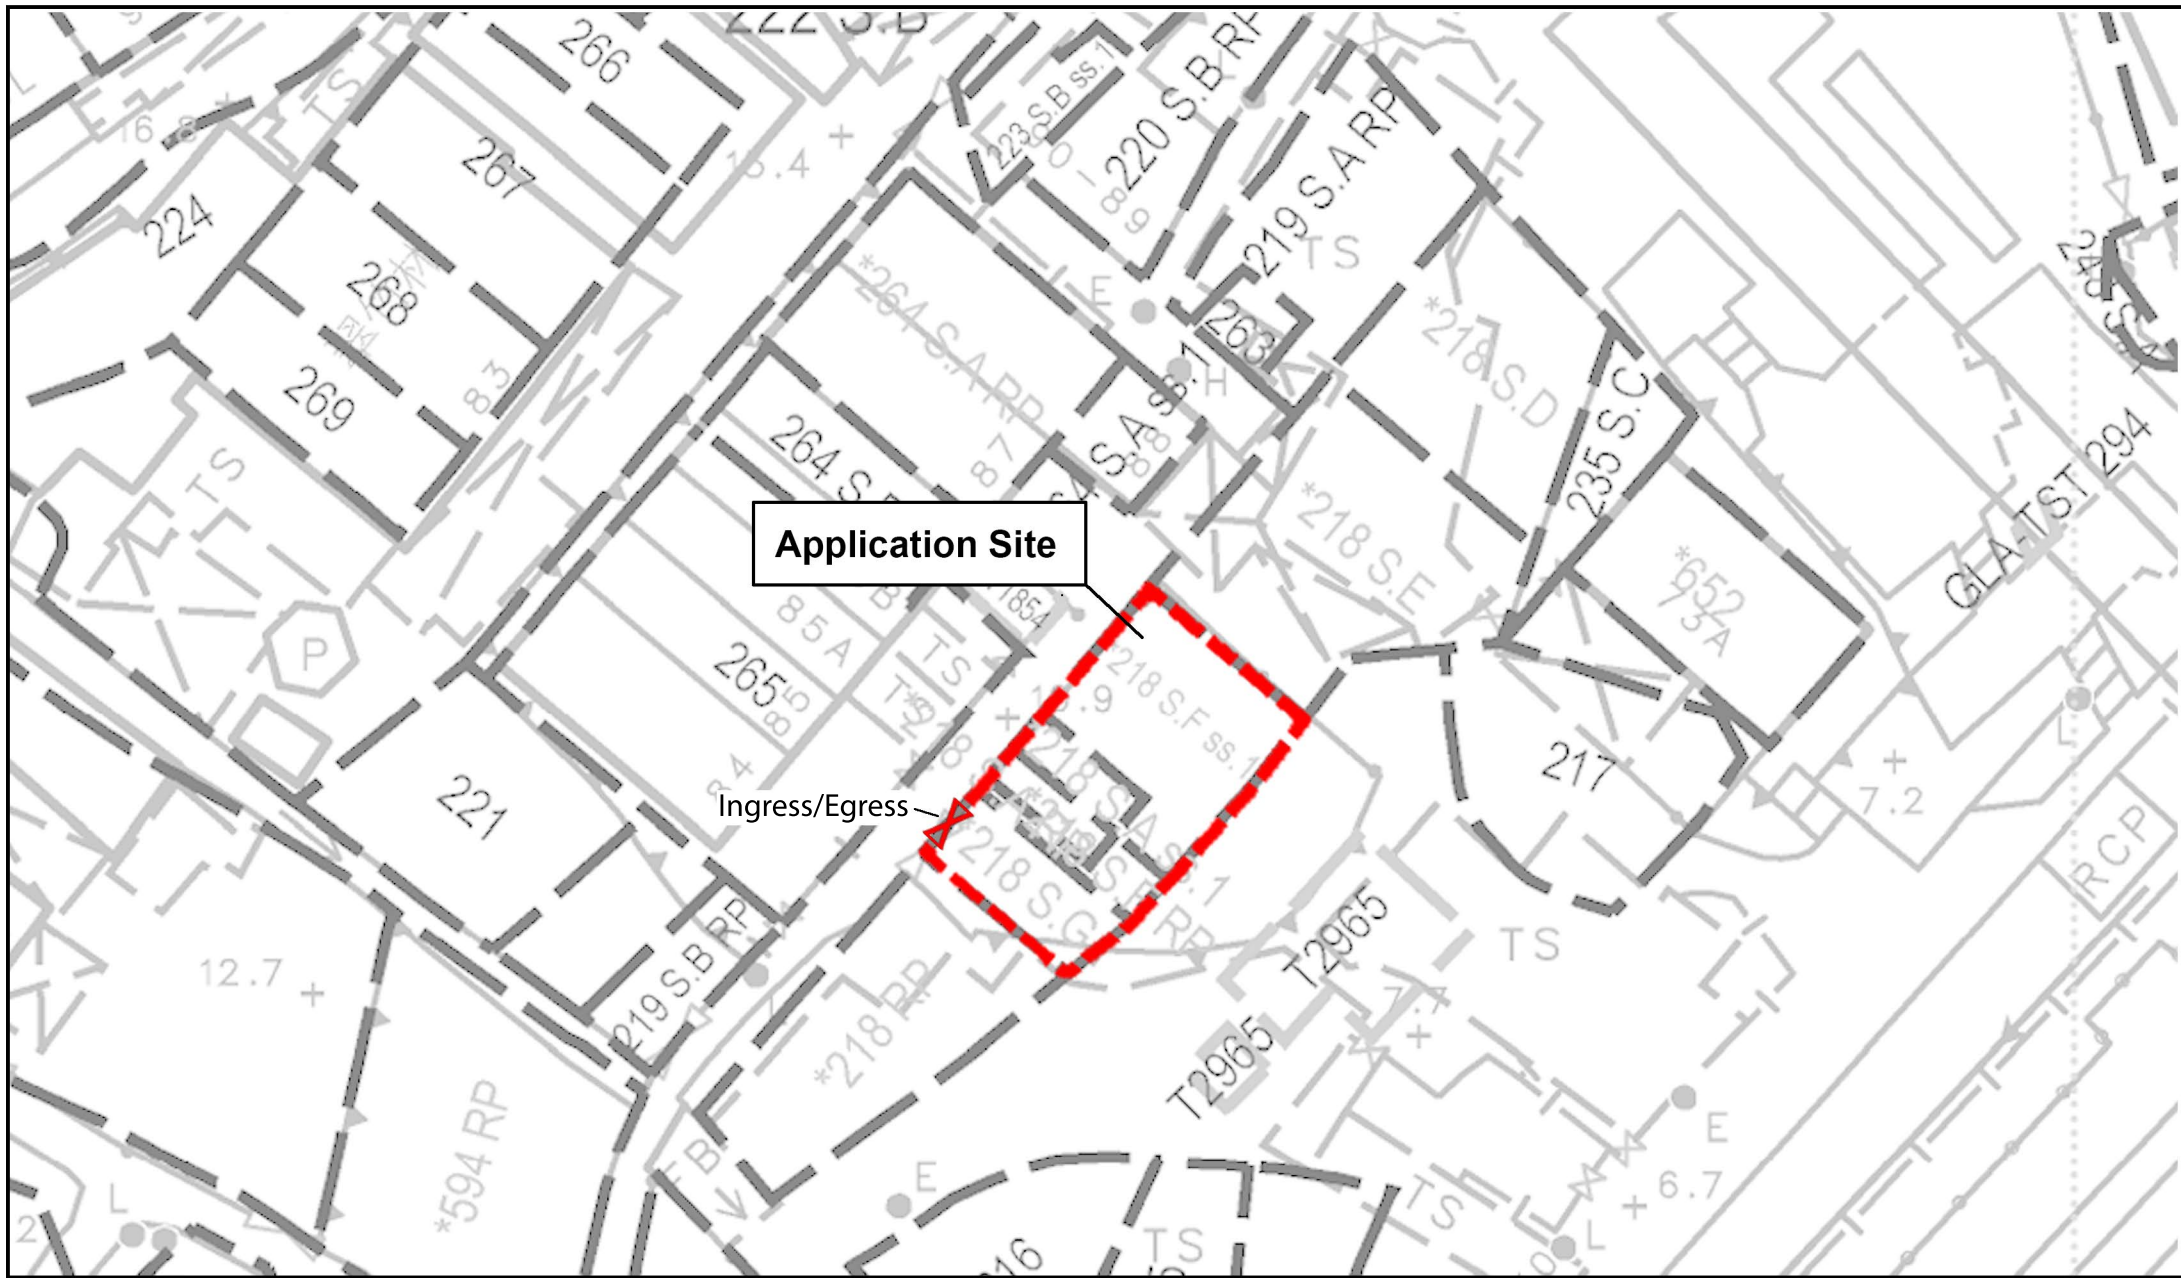

Application Site

Project 項目名稱:
 Proposed Temporary Shop and Services for a Period of 6 Years at Lots 218 SA RP, 218 SA ss1, 218 SF RP, 218 SF ss1 & 218 SG in D.D. 185, Ha Wo Che, Sha Tin, New Territories

Drawing Title 圖紙標題:
 Location Plan

Drawing No. 圖號:
 20241121

Remarks 備註:
 ●●● Walking path leading from Pai Tau Street

Application Site

Project 項目名稱:
Proposed Temporary Shop and Services for a Period of 6 Years at Lots 218 SA RP, 218 SA ss1, 218 SF RP, 218 SF ss1 & 218 SG in D.D. 185, Ha Wo Che, Sha Tin, New Territories

Drawing Title 圖紙標題:
Site Plan

Drawing No. 圖號:
202411211

Remarks 備註:

Project 項目名稱:
Proposed Temporary Shop and Services for a Period of 6
Years at Lots 218 SA RP, 218 SA ss1, 218 SF RP,
218 SF ss1 & 218 SG in D.D. 185, Ha Wo Che, Sha Tin,
New Territories

Drawing Title 圖紙標題:
Fencing Plan

Drawing No. 圖號:
202411211

Remarks 備註:
Fence

Project 項目名稱:
 Proposed Temporary Shop and Services for a Period of 6
 Years at Lots 218 SA RP, 218 SA ss1, 218 SF RP,
 218 SF ss1 & 218 SG in D.D. 185, Ha Wo Che, Sha Tin,
 New Territories