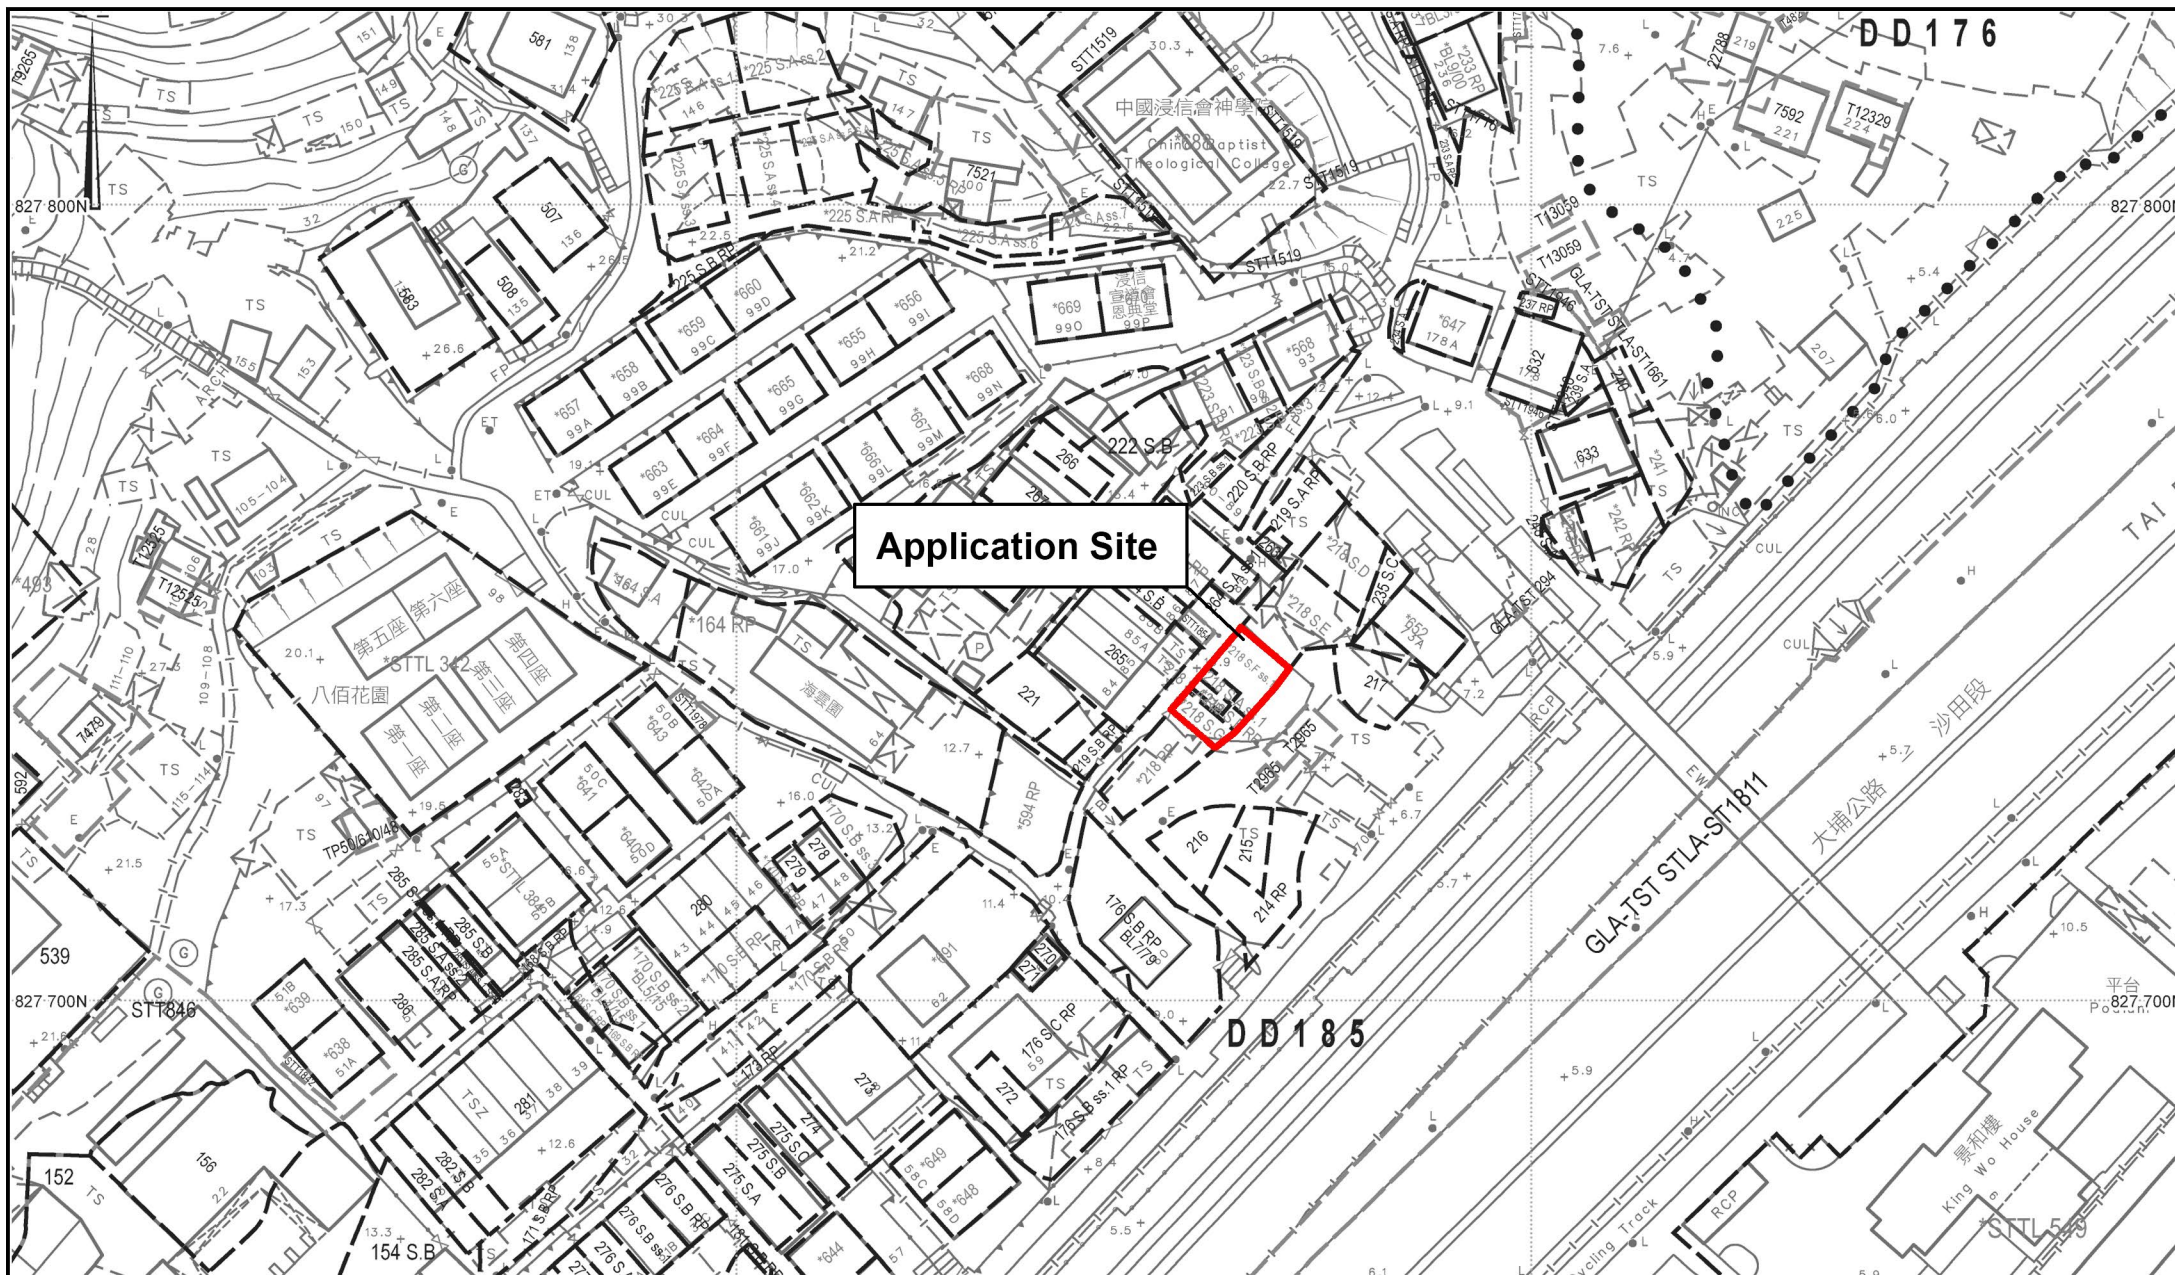

Application Site

Project 項目名稱:
 Proposed Temporary Shop and Services for a Period of 6 Years at Lots 218 SA RP, 218 SA ss1, 218 SF RP, 218 SF ss1 & 218 SG in D.D. 185, Ha Wo Che, Sha Tin, New Territories

Drawing Title 圖紙標題:
 Location Plan

Drawing No. 圖號:
 20241121

Remarks 備註:
 ●●● Walking path leading from Pai Tau Street

Application Site

Project 項目名稱:
Proposed Temporary Shop and Services for a Period of 6 Years at Lots 218 SA RP, 218 SA ss1, 218 SF RP, 218 SF ss1 & 218 SG in D.D. 185, Ha Wo Che, Sha Tin, New Territories

Drawing Title 圖紙標題:
Site Plan

Drawing No. 圖號:
202411211

Remarks 備註:

Project 項目名稱:
Proposed Temporary Shop and Services for a Period of 6
Years at Lots 218 SA RP, 218 SA ss1, 218 SF RP,
218 SF ss1 & 218 SG in D.D. 185, Ha Wo Che, Sha Tin,
New Territories

Drawing Title 圖紙標題:
Fencing Plan

Drawing No. 圖號:
202411211

Remarks 備註:
Fence

Project 項目名稱:
 Proposed Temporary Shop and Services for a Period of 6
 Years at Lots 218 SA RP, 218 SA ss1, 218 SF RP,
 218 SF ss1 & 218 SG in D.D. 185, Ha Wo Che, Sha Tin,
 New Territories