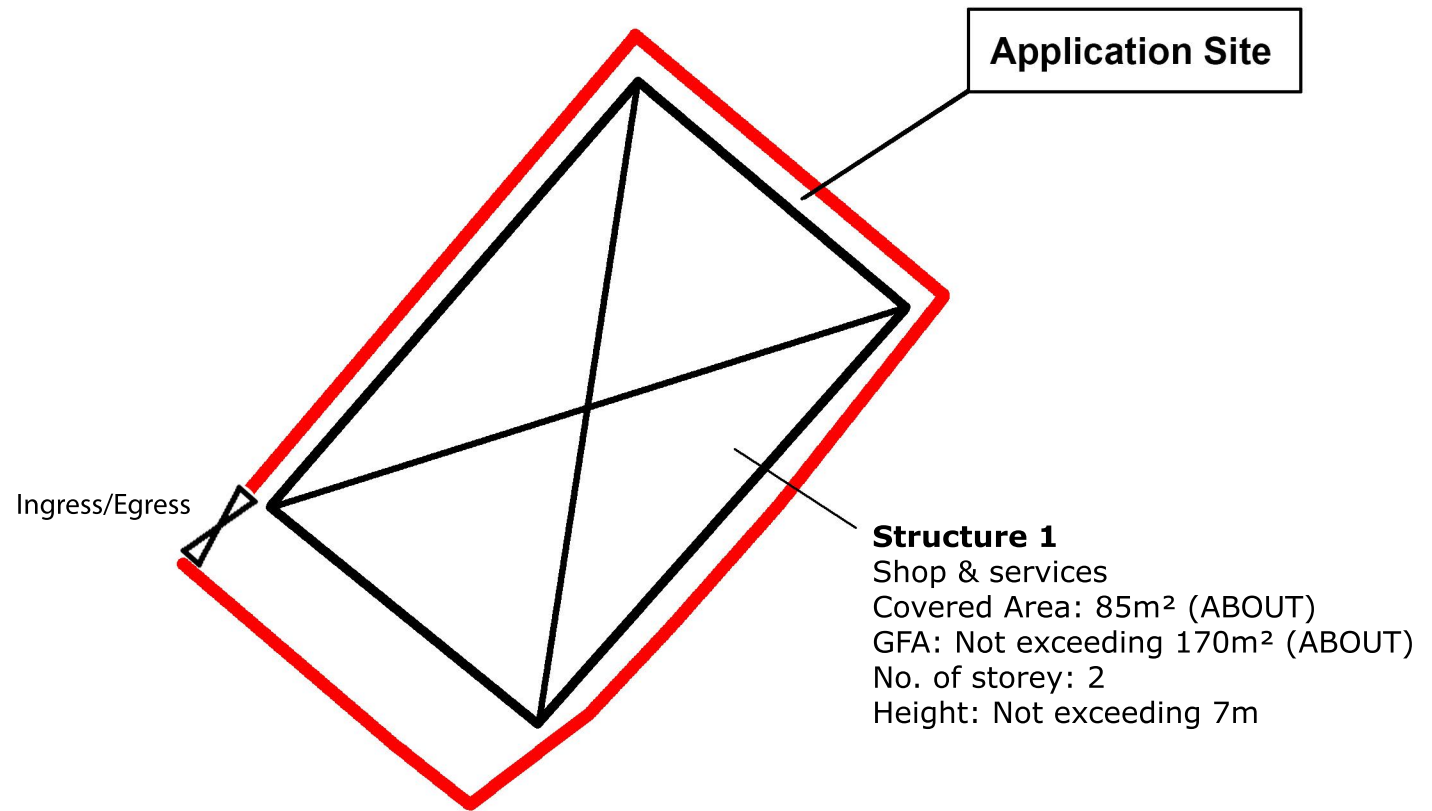

Drawing Title 圖紙標題:
 Location Plan

Drawing No. 圖號:
 20241121

Remarks 備註:
 ●●● Walking path leading from Pai Tau Street

Application Site

Project 項目名稱:
Proposed Temporary Shop and Services for a Period of 6 Years at Lots 218 SA RP, 218 SA ss1, 218 SF RP, 218 SF ss1 & 218 SG in D.D. 185, Ha Wo Che, Sha Tin, New Territories

Drawing Title 圖紙標題:
Site Plan

Drawing No. 圖號:
202411211

Remarks 備註:

Project 項目名稱:
Proposed Temporary Shop and Services for a Period of 6
Years at Lots 218 SA RP, 218 SA ss1, 218 SF RP,
218 SF ss1 & 218 SG in D.D. 185, Ha Wo Che, Sha Tin,
New Territories

Drawing Title 圖紙標題:
Fencing Plan

Drawing No. 圖號:
202411211

Remarks 備註:
Fence

Project 項目名稱:
 Proposed Temporary Shop and Services for a Period of 6
 Years at Lots 218 SA RP, 218 SA ss1, 218 SF RP,
 218 SF ss1 & 218 SG in D.D. 185, Ha Wo Che, Sha Tin,
 New Territories

Drawing Title 圖紙標題:
 Layout Plan

Drawing No. 圖號:
 20241121

Remarks 備註:
 Structure

Floor Plan of the Structure 1

(not to scale for indication only)