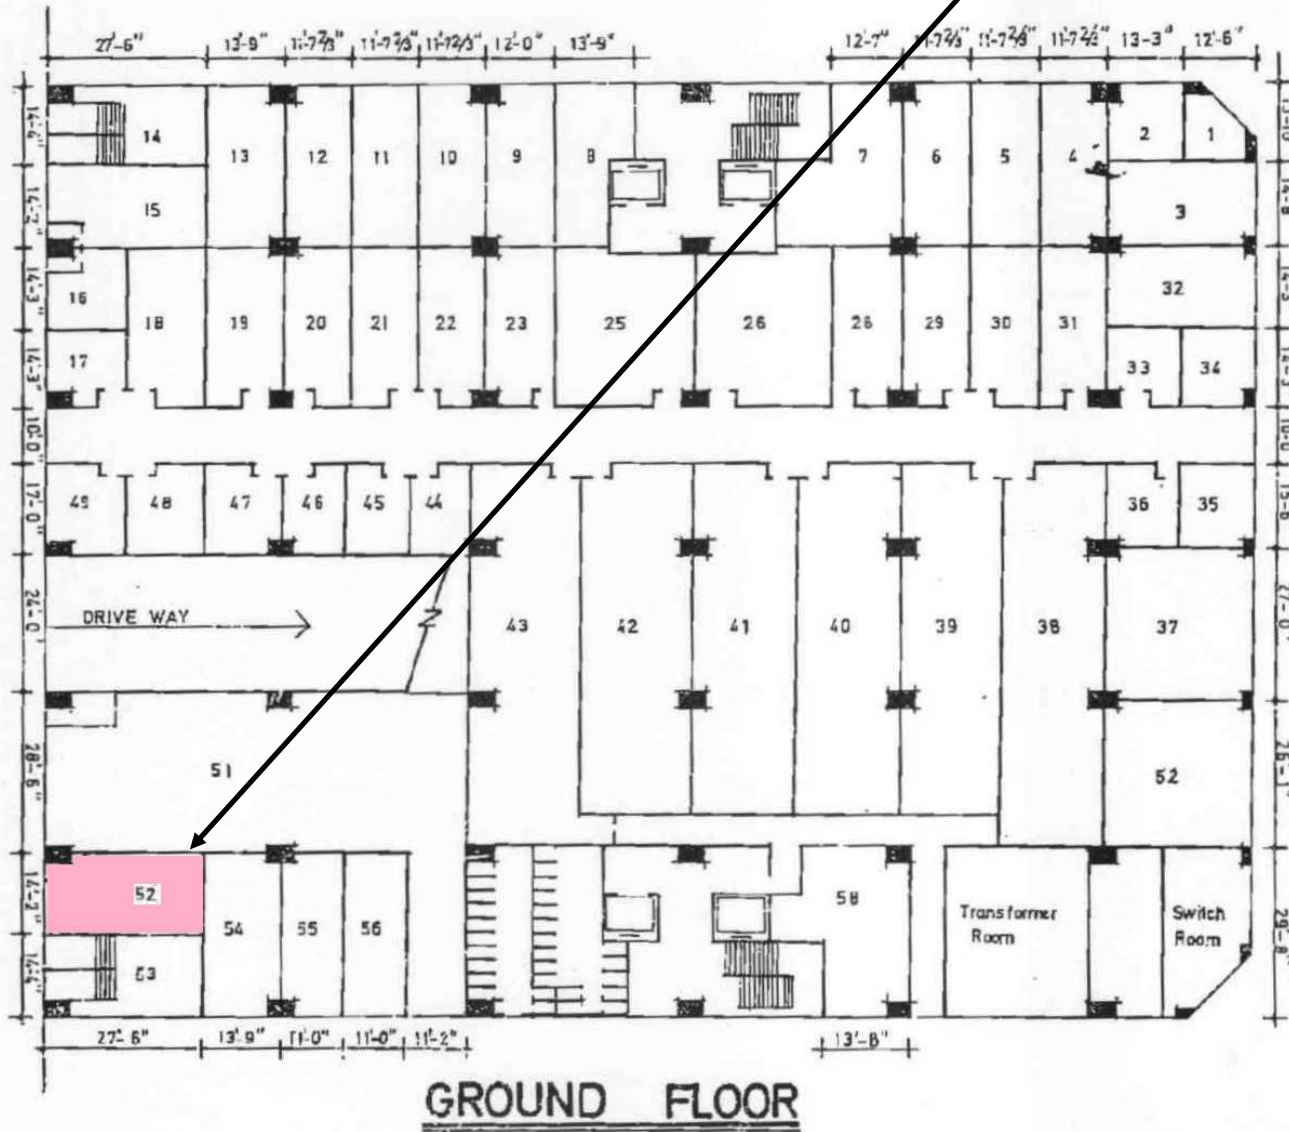

**LOCATION PLAN 位置圖**

**Application for  
Shop and Services  
(Real Estate Agency)**

**PROJECT**

Workshop No.52 on Ground Floor, Wing Fung Industrail Building, Nos.40-50 Sha Tsui Road, Tsuen Wan, N.T.

圖 3

比例

1:400

Application Unit

**FLOOR PLAN 平面圖**

沙咀道