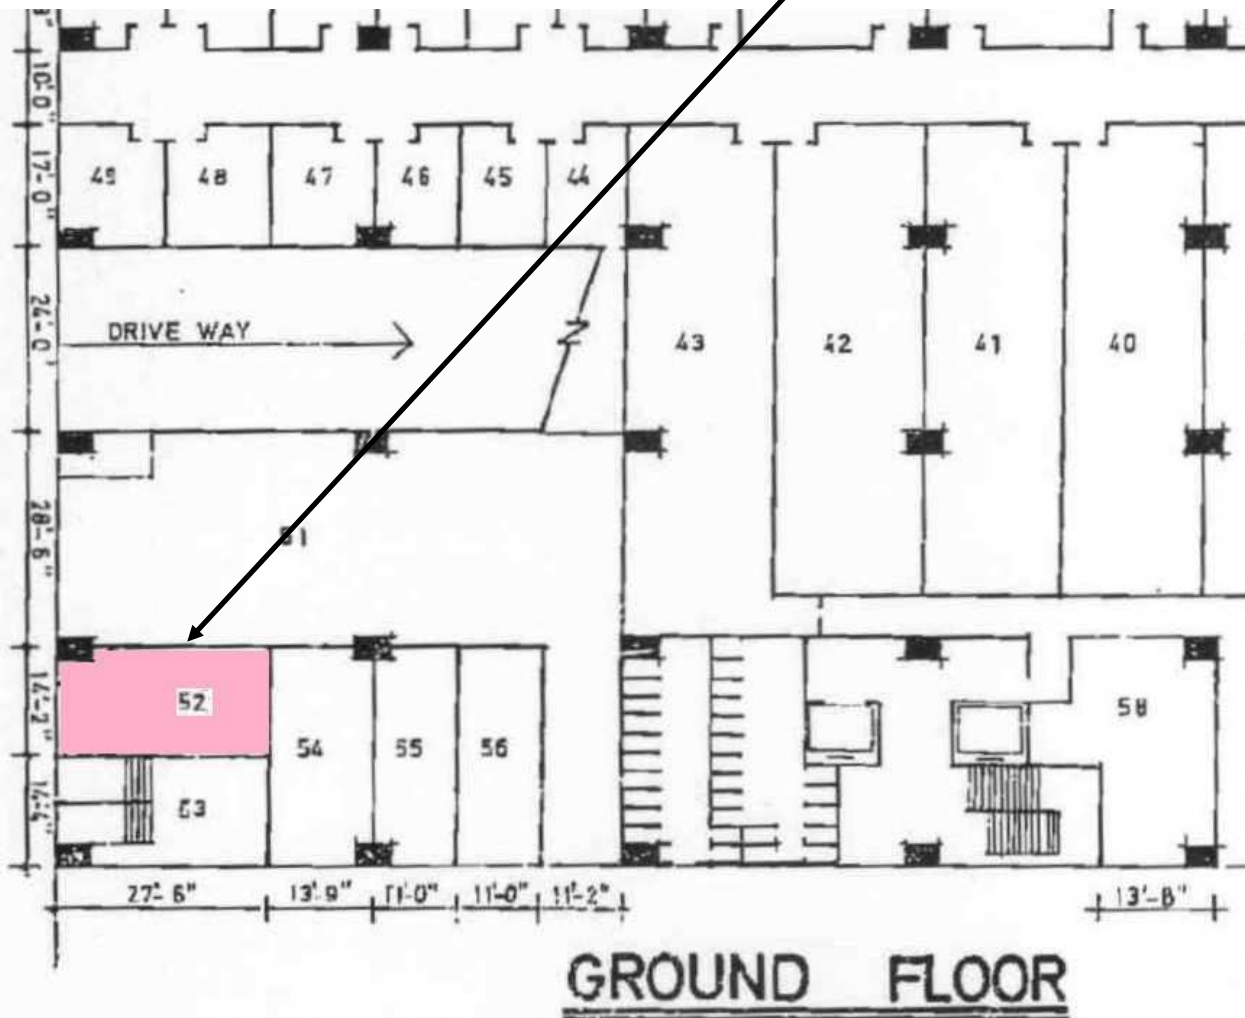

沙咀道

FLOOR PLAN 平面圖

**Application for  
Shop and Services  
(Real Estate Agency)**

**PROJECT**

Workshop No.52 on Ground Floor, Wing Fung Industrial Building, Nos.40-50 Sha Tsui Road, Tsuen Wan, N.T.

圖 1

比例

1:300

比例

1:400

Application Unit

**FLOOR PLAN 平面圖**

沙咀道