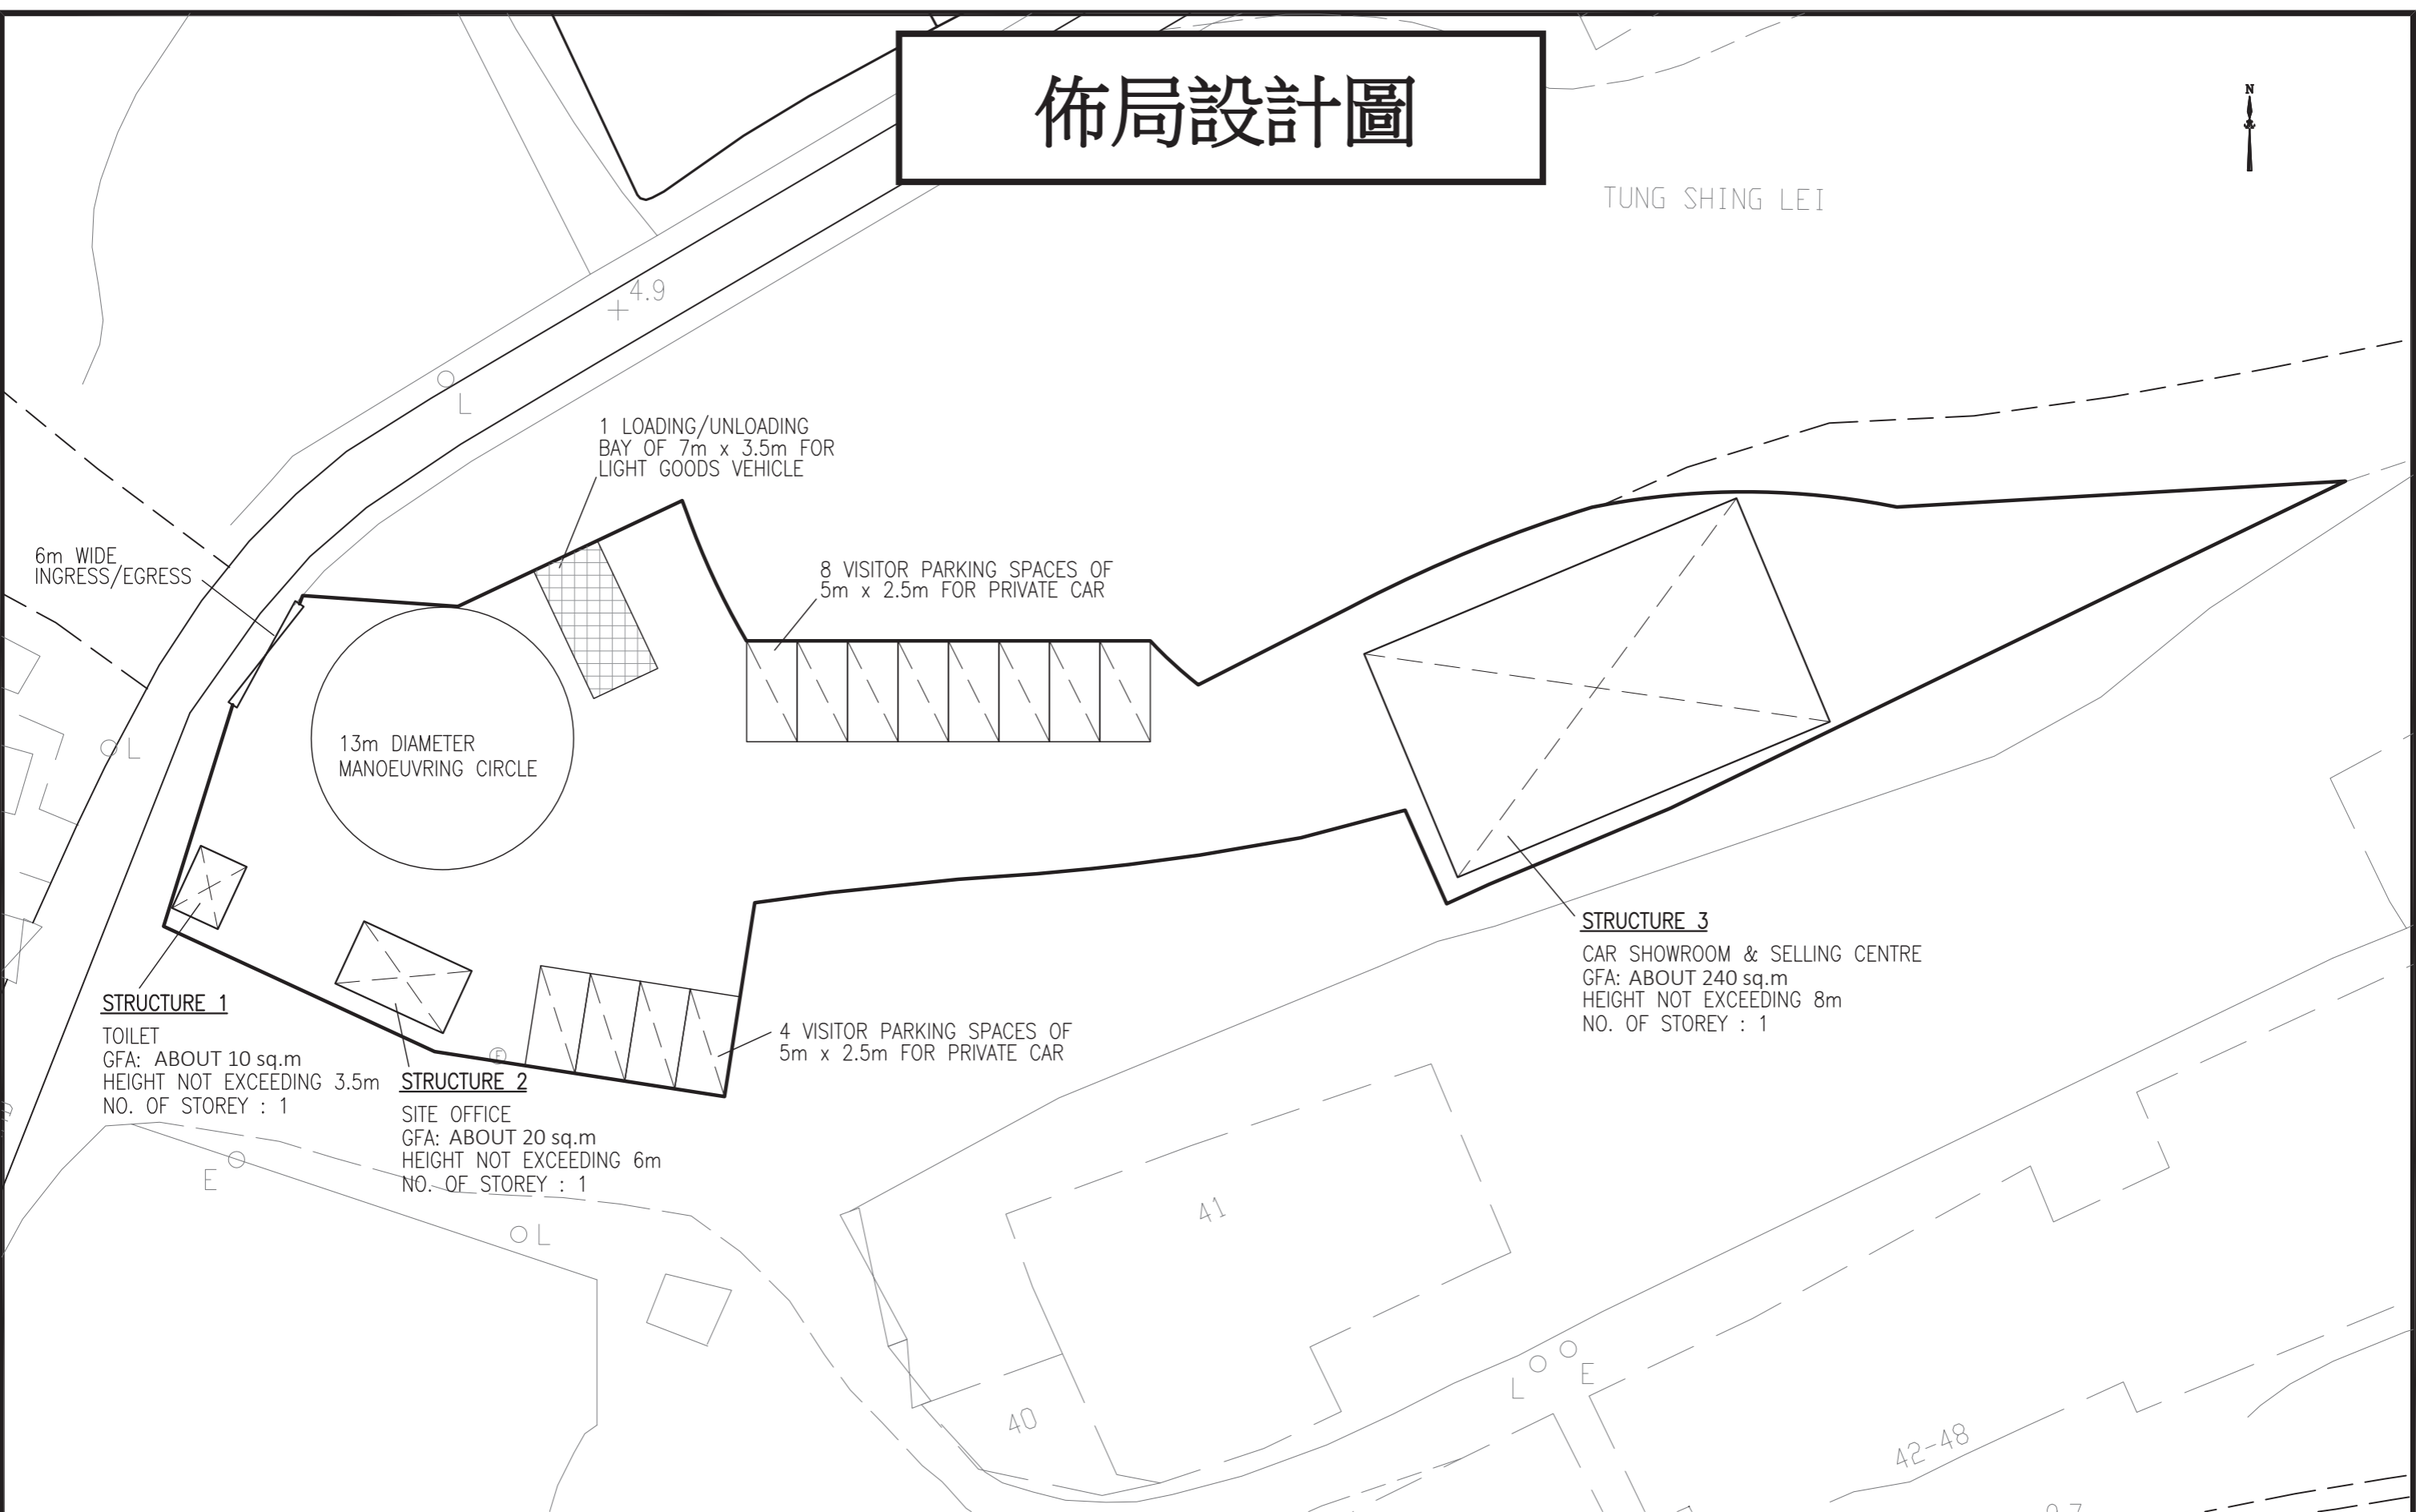

# 佈局設計圖

TUNG SHING LEI

**利安設計工程有限公司**  
**LEON Design Engineering Limited**

新界屯門藍地電子圍205號  
 No. 205 Tuen Tsz Wai, Lam Tei, Tuen Mun, N.T.  
 Tel: 2328 7090 Fax: 2328 7080 E-mail: leonlimited@gmail.com

This drawing and design are copyright of LEON DESIGN ENG. LTD. No portion may be reproduced without the company written permission. Used written dimensions. measurement to existing works to be verified on site. This drawing shall be read in conjunction with specification and condition of contract.

**PROJECT**  
 PROPOSED TEMPORARY SHOP AND SERVICES (SALES OF PRIVATE CATRS) FOR PERIOD OF 3 YEARS AT LOTS 634 S.A (PART), 635 (PART), 636 S.A (PART), 639 RP, 659 S.A RP&S.B RP AND 679 (PART) IN D.D. 115, YUEN LONG N.T.

**TITLE**  
**PROPOSED LAYOUT PLAN**

<b>DRAWN BY</b> PT	<b>CHECKED BY</b> PT	<b>DATE</b> Feburay 2024
<b>SCALE</b> 1 : 300		<b>JOB NO.</b> LD/ -
<b>CAD / FILE</b> LD-TSL-CS01		<b>DWG NO.</b> LD/TSL/CS01