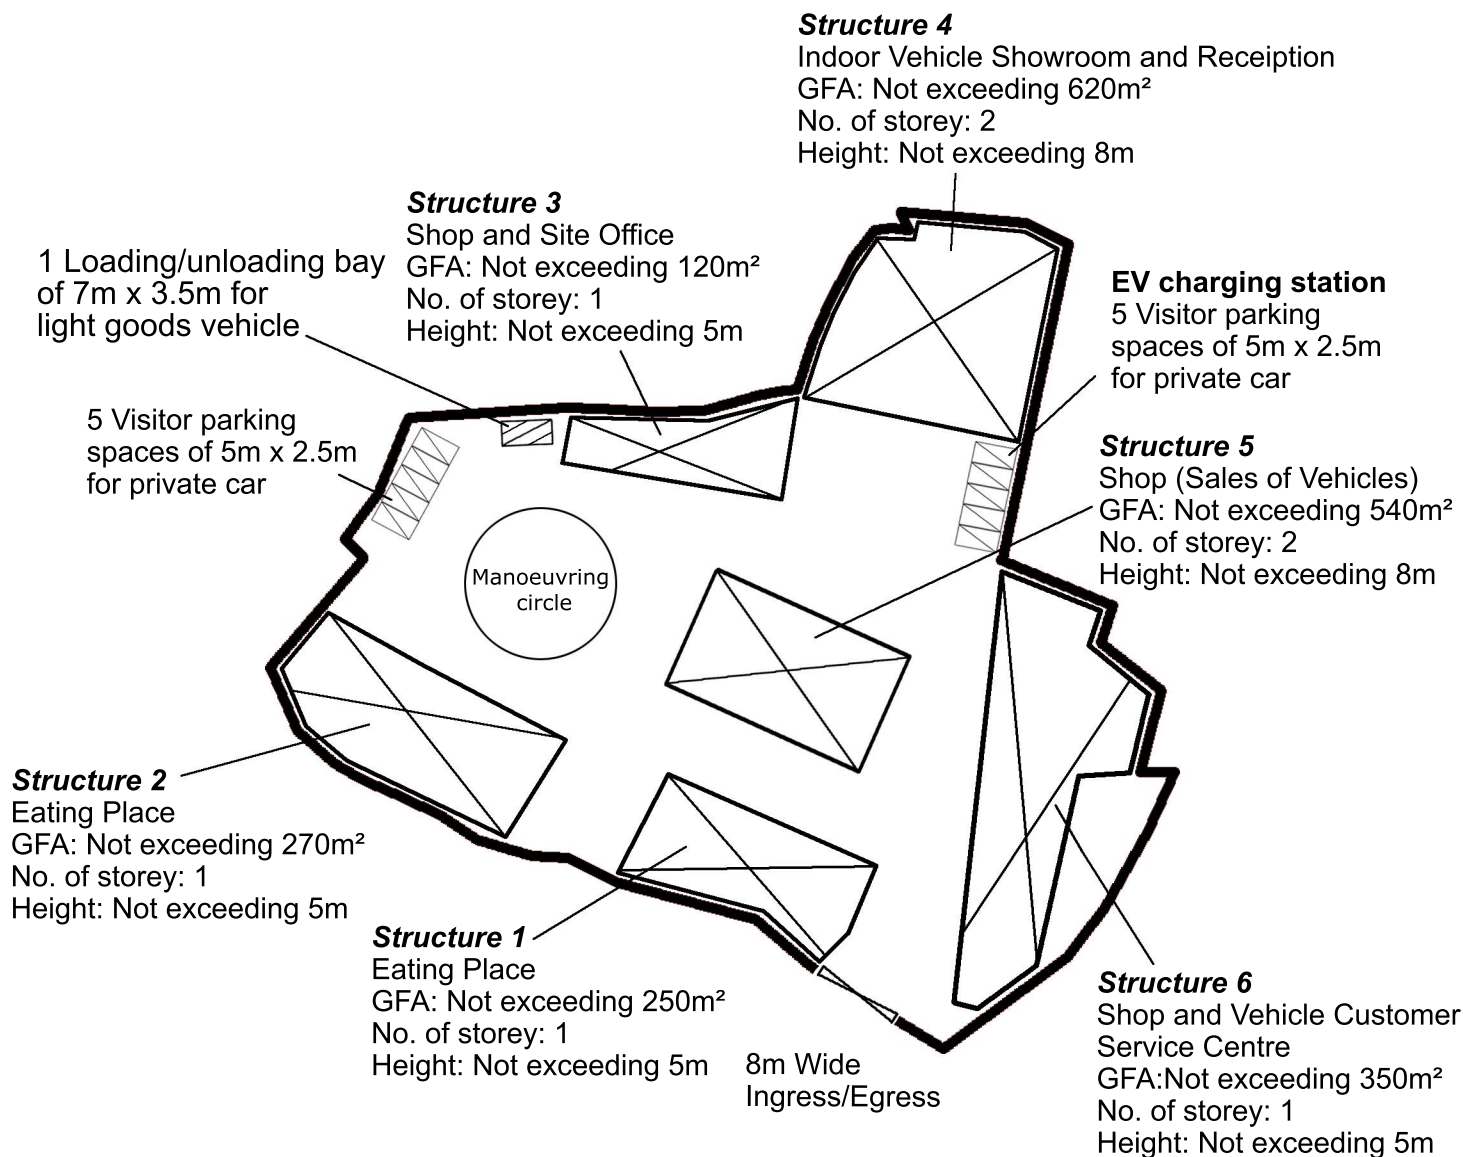

Drawing Title 圖紙標題:  
 Location Plan

Drawing No. 圖號:  
 20241114

Remarks 備註:  
 ●●● Vehicular access leading from Castle Peak Road - Yuen Long -

Project 項目名稱:  
**Proposed Temporary Eating Place, Shop and Services (Sales of Private Cars) for a Period of 3 Years at Lots 725(Part), 726(Part), 727 R.P(Part), 729, 730, 731(Part), 758(Part), 759(Part), 760(Part), 774 S.A(Part), 774 S.B and 775(Part) in D.D. 115, Castle Peak Road-Yuen Long Section, Yuen Long, N.T.**

Drawing Title 圖紙標題:  
**Site Plan**

Drawing No. 圖號:  
**20241114**

Remarks 備註:

Project 項目名稱:  
 Proposed Temporary Eating Place, Shop and Services  
 (Sales of Private Cars) for a Period of 3 Years at Lots 725(Part),  
 726(Part), 727 R.P(Part), 729, 730, 731(Part), 758(Part),  
 759(Part), 760(Part), 774 S.A(Part), 774 S.B and 775(Part) in  
 D.D. 115, Castle Peak Road-Yuen Long Section, Yuen Long, N.T.

Drawing Title 圖紙標題:  
 Layout Plan

---

Drawing No. 圖號:  
 20241114

Remarks 備註:  
 Private car parking Space  
 Structure