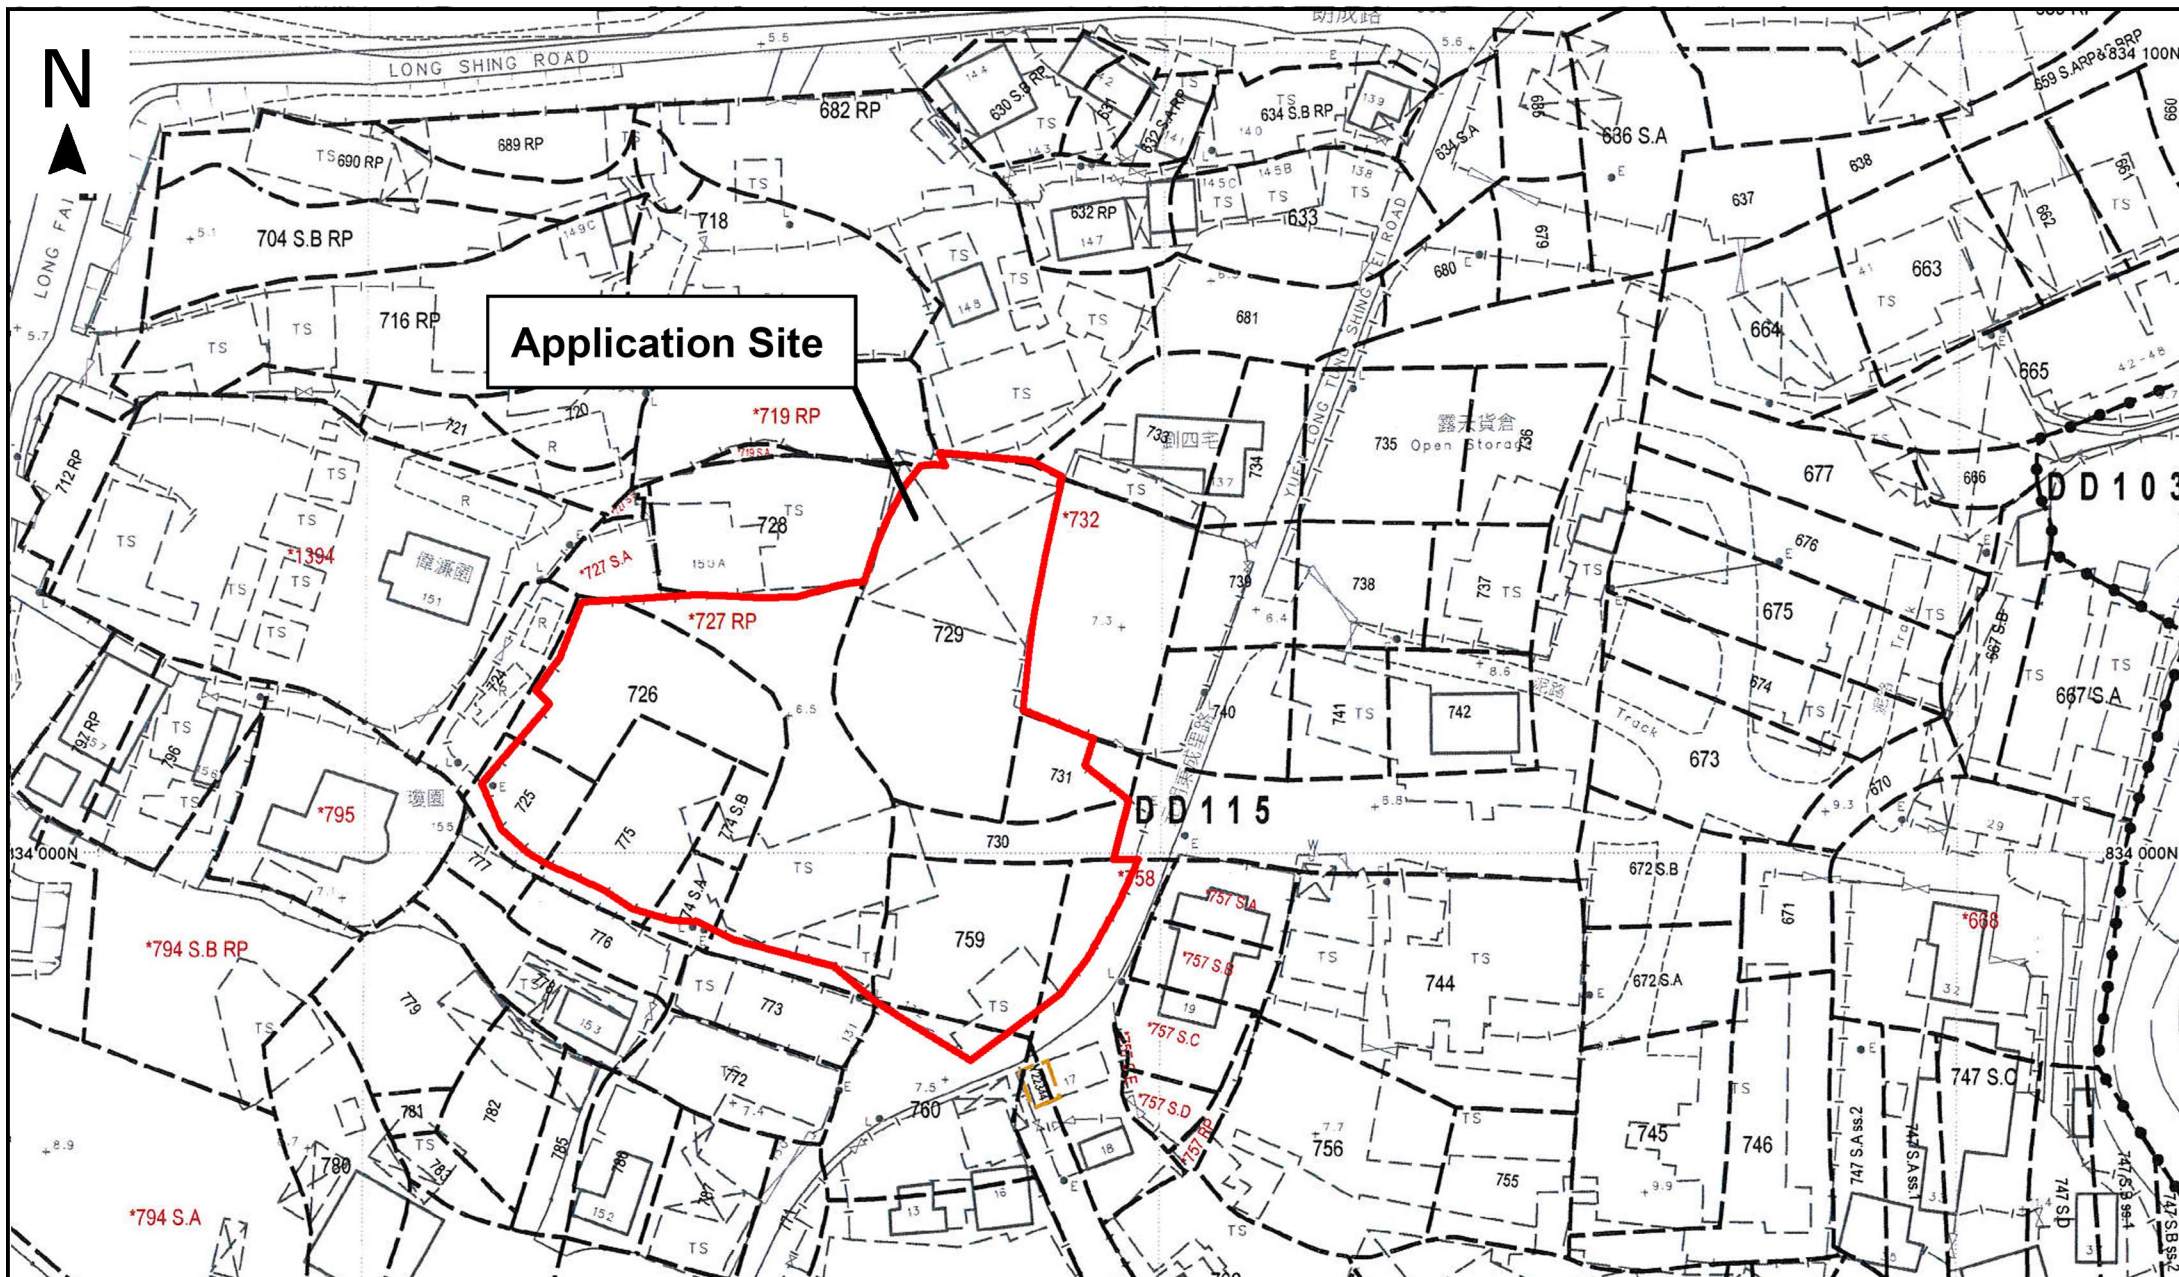

Project 項目名稱:  
 Proposed Temporary Eating Place, Shop and Services  
 (Sales of Private Cars) for a Period of 3 Years at Lots 725(Part),  
 726(Part), 727 R.P(Part), 729, 730, 731(Part), 758(Part),  
 759(Part), 760(Part), 774 S.A(Part), 774 S.B and 775(Part) in  
 D.D. 115, Castle Peak Road-Yuen Long Section, Yuen Long, N.T.

Drawing Title 圖紙標題:  
 Location Plan

Drawing No. 圖號:  
 20241114

Remarks 備註:  
 ●●● Vehicular access leading from Castle Peak Road - Yuen Long -

Project 項目名稱:  
**Proposed Temporary Eating Place, Shop and Services (Sales of Private Cars) for a Period of 3 Years at Lots 725(Part), 726(Part), 727 R.P(Part), 729, 730, 731(Part), 758(Part), 759(Part), 760(Part), 774 S.A(Part), 774 S.B and 775(Part) in D.D. 115, Castle Peak Road-Yuen Long Section, Yuen Long, N.T.**

Drawing Title 圖紙標題:  
**Site Plan**

Drawing No. 圖號:  
**20241114**

Remarks 備註:

Project 項目名稱:  
 Proposed Temporary Eating Place, Shop and Services  
 (Sales of Private Cars) for a Period of 3 Years at Lots 725(Part),  
 726(Part), 727 R.P(Part), 729, 730, 731(Part), 758(Part),  
 759(Part), 760(Part), 774 S.A(Part), 774 S.B and 775(Part) in  
 D.D. 115, Castle Peak Road-Yuen Long Section, Yuen Long, N.T.

Drawing Title 圖紙標題:  
 Layout Plan

---

Drawing No. 圖號:  
 20241114

Remarks 備註:  
 Private car parking Space  
 Structure