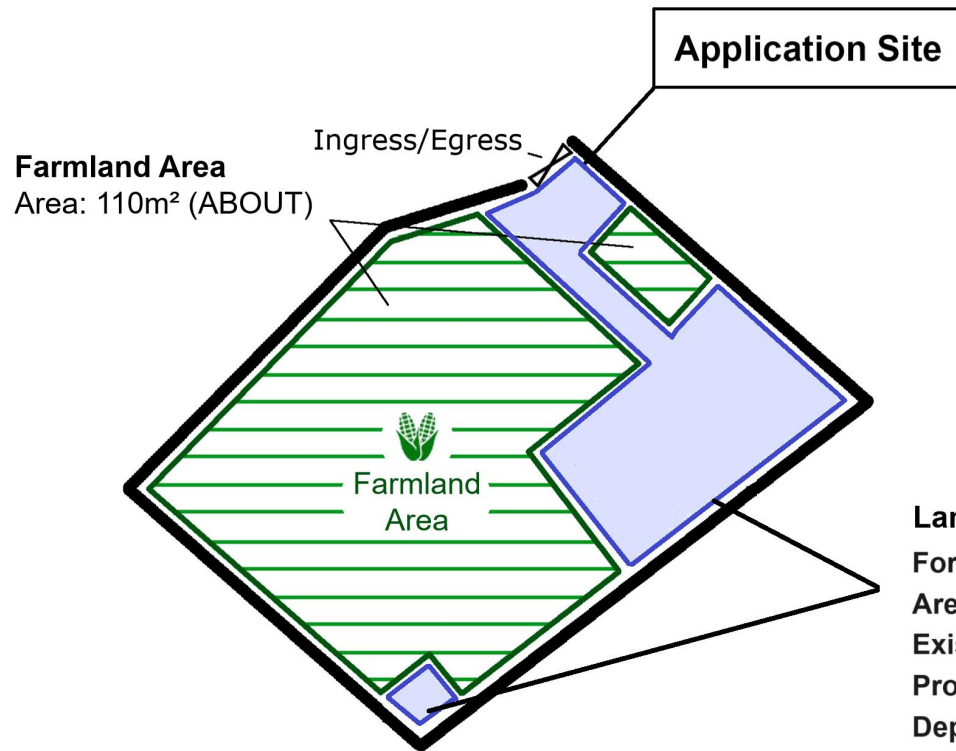

Drawing Title 圖紙標題:
 Location Plan

Drawing No. 圖號:
 20240502

Remarks 備註:
 ●●● Walking access leading from Nam Hing West Road

Project 項目名稱:
Proposed Temporary Place of Recreation, Sports or Culture (Hobby Farm) and Land Filling at lot 453 S.A ss.3 (part) and 453 S.A RP (part) in D.D.112, Shek Kong, Yuen Long, New Territories

Drawing Title 圖紙標題:
Site Plan

Drawing No. 圖號:
20240502

Remarks 備註:

Project 項目名稱:
Proposed Temporary Place of Recreation, Sports or Culture (Hobby Farm) and Land Filling at lot 453 S.A ss.3 (part) and 453 S.A RP (part) in D.D.112, Shek Kong, Yuen Long, New Territories

Drawing Title 圖紙標題:
Layout Plan

Drawing No. 圖號:
20240502

Remarks 備註:
 Farmland
 Structure

Land Filling Area

For erect structure and circulation path
 Area: 48m² (ABOUT)
 Existing site level: +22mPD (ABOUT)
 Proposed site level: +22.2mPD (ABOUT)
 Depth of land filling : No more than 0.2m
 Land filling materials : Concrete

Drawing Title 圖紙標題:
 Paved Ratio

Drawing No. 圖號:
 20240510

Remarks 備註:
 Farmland
 Land Filling Area