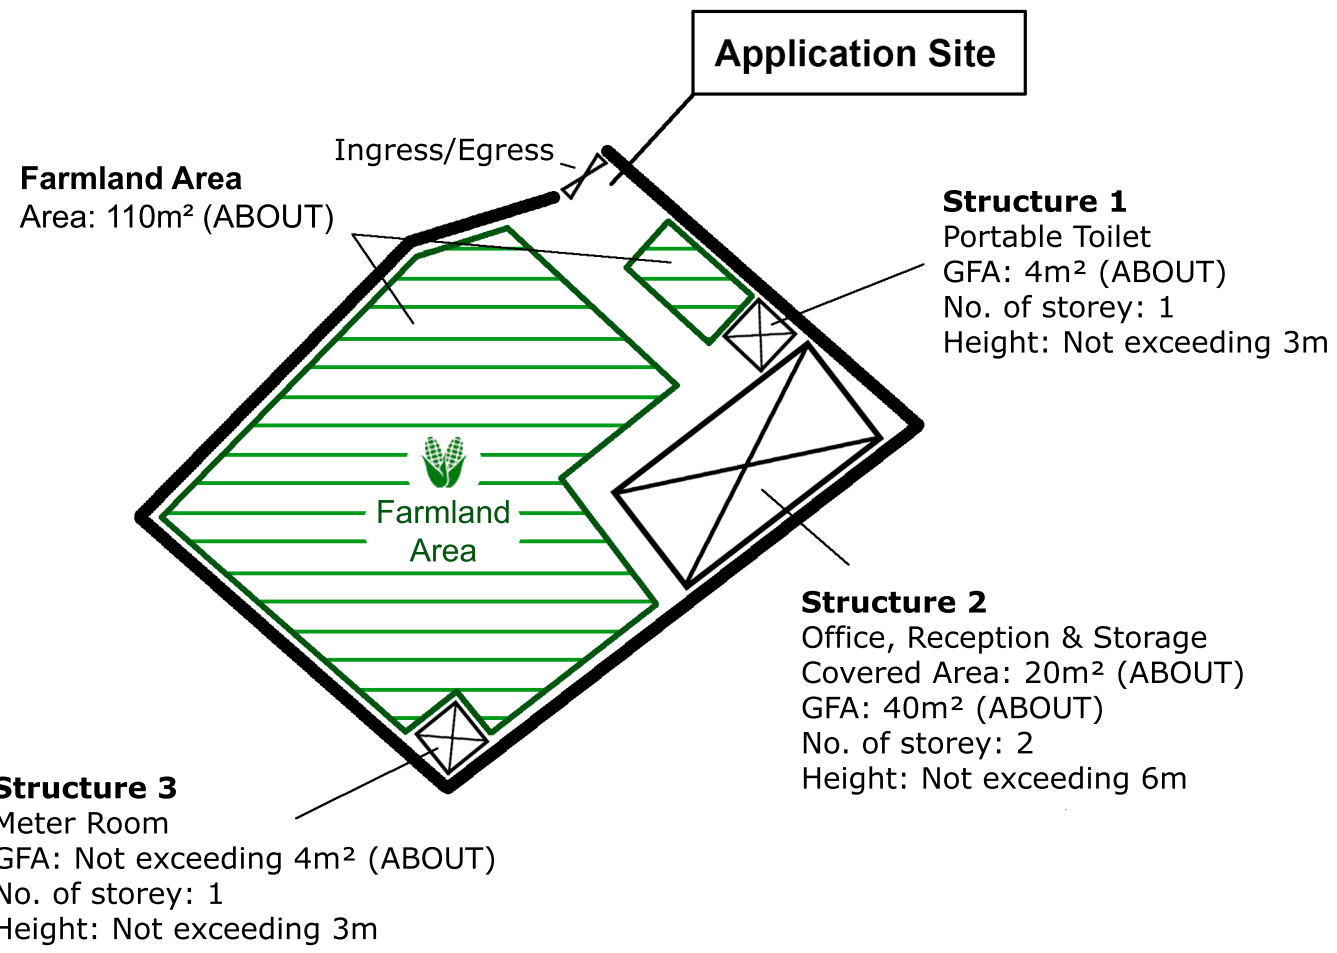

Drawing Title 圖紙標題:
 Location Plan

Drawing No. 圖號:
 20240502

Remarks 備註:
 ●●● Walking access leading from Nam Hing West Road

Project 項目名稱:
Proposed Temporary Place of Recreation, Sports or Culture (Hobby Farm) and Land Filling at lot 453 S.A ss.3 (part) and 453 S.A RP (part) in D.D.112, Shek Kong, Yuen Long, New Territories

Drawing Title 圖紙標題:
Site Plan

Drawing No. 圖號:
20240502

Remarks 備註:

Project 項目名稱:
Proposed Temporary Place of Recreation, Sports or Culture (Hobby Farm) and Land Filling at lot 453 S.A ss.3 (part) and 453 S.A RP (part) in D.D.112, Shek Kong, Yuen Long, New Territories

Drawing Title 圖紙標題:
Layout Plan

Drawing No. 圖號:
20240502

Remarks 備註:
 Farmland
 Structure

Land Filling Area

For erect structure and circulation path
 Area: 48m² (ABOUT)
 Existing site level: +22mPD (ABOUT)
 Proposed site level: +22.2mPD (ABOUT)
 Depth of land filling : No more than 0.2m
 Land filling materials : Concrete

Drawing Title 圖紙標題:
 Paved Ratio

Drawing No. 圖號:
 20240510

Remarks 備註:
 Farmland
 Land Filling Area