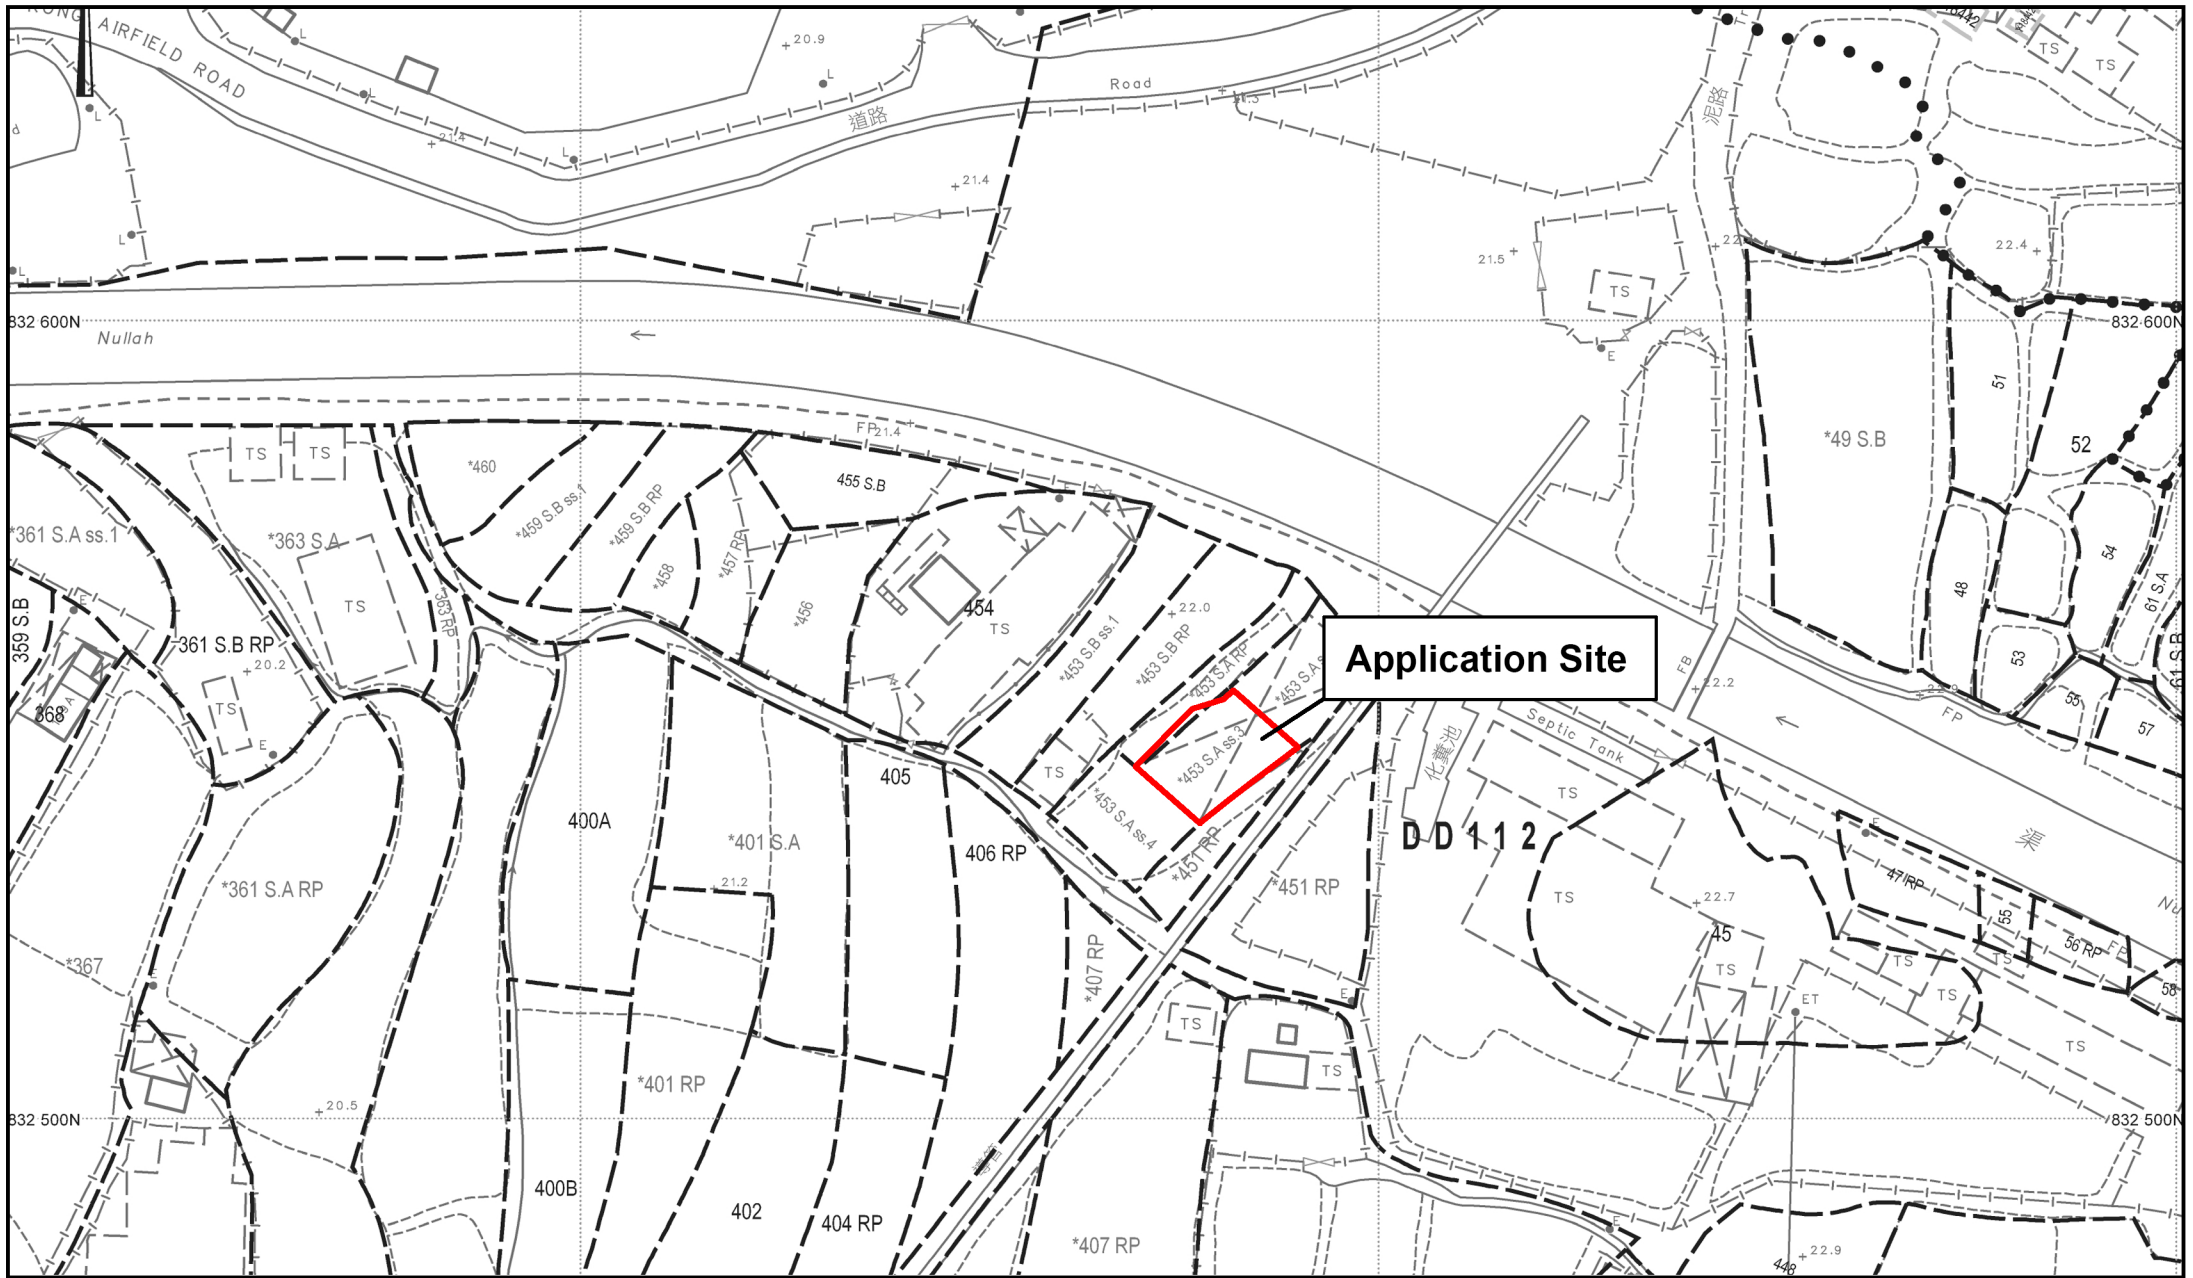

Drawing Title 圖紙標題:
 Location Plan

Drawing No. 圖號:
 20240502

Remarks 備註:
 ●●● Walking access leading from Nam Hing West Road

Project 項目名稱:
Proposed Temporary Place of Recreation, Sports or Culture (Hobby Farm) and Land Filling at lot 453 S.A ss.3 (part) and 453 S.A RP (part) in D.D.112, Shek Kong, Yuen Long, New Territories

Drawing Title 圖紙標題:
Site Plan

Drawing No. 圖號:
20240502

Remarks 備註:

Project 項目名稱:
Proposed Temporary Place of Recreation, Sports or Culture (Hobby Farm) and Land Filling at lot 453 S.A ss.3 (part) and 453 S.A RP (part) in D.D.112, Shek Kong, Yuen Long, New Territories

Drawing Title 圖紙標題:
Layout Plan

Drawing No. 圖號:
20240502

Remarks 備註:
 Farmland
 Structure

Land Filling Area

For erect structure and circulation path
 Area: 48m² (ABOUT)
 Existing site level: +22mPD (ABOUT)
 Proposed site level: +22.2mPD (ABOUT)
 Depth of land filling : No more than 0.2m
 Land filling materials : Concrete

Drawing Title 圖紙標題:
 Paved Ratio

Drawing No. 圖號:
 20240510

Remarks 備註:
 Farmland
 Land Filling Area