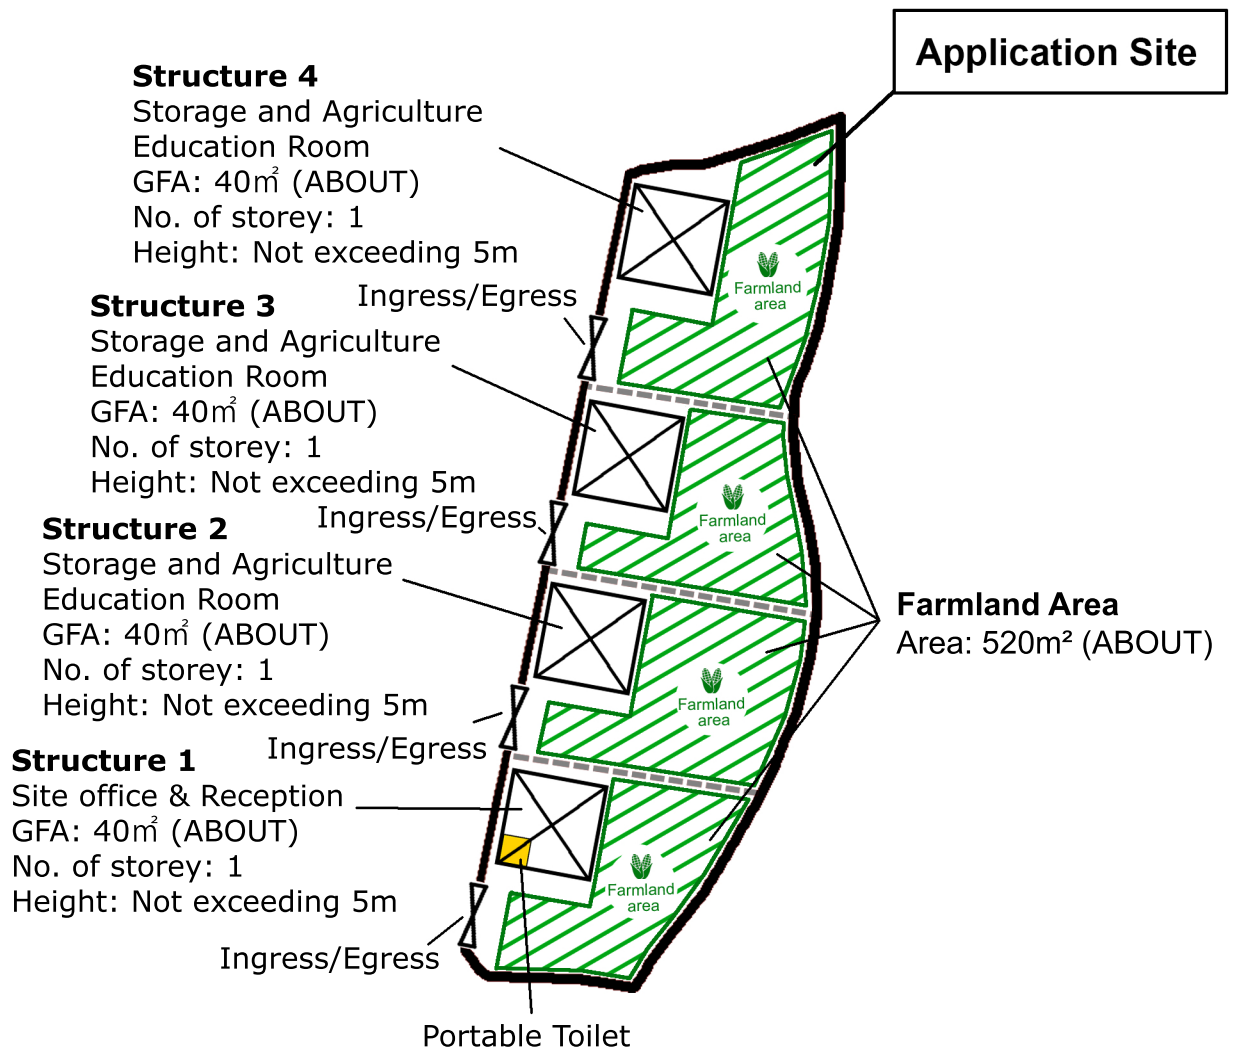

Drawing Title 圖紙標題:
 Location Plan

Drawing No. 圖號:
 20240609

Remarks 備註:
 ●●● Walking access leading from Kam Sheung Road

Project 項目名稱:
Proposed Temporary Place of Recreation, Sports or Culture (Hobby Farm) and Land Filling at lot 1326 (part), 1327 S.B (part) and 1327 S.C (part) in D.D.114, Shek Kong, Yuen Long, New Territories

Drawing Title 圖紙標題:
Site Plan

Drawing No. 圖號:
20240609

Remarks 備註:

Project 項目名稱:
Proposed Temporary Place of Recreation, Sports or Culture (Hobby Farm) and Land Filling at lot 1326 (part), 1327 S.B (part) and 1327 S.C (part) in D.D.114, Shek Kong, Yuen Long, New Territories

Drawing Title 圖紙標題:
Layout Plan

Drawing No. 圖號:
20240609

Remarks 備註:
 Farmland
 Structure

Project 項目名稱:

Proposed Temporary Place of Recreation, Sports or Culture (Hobby Farm) and Land Filling at lot 1326 (part), 1327 S.B (part) and 1327 S.C (part) in D.D.114, Shek Kong, Yuen Long, New Territories

Drawing Title 圖紙標題:

Paved Ratio

Drawing No. 圖號:

20240611

Remarks 備註:

 Land Filling Area