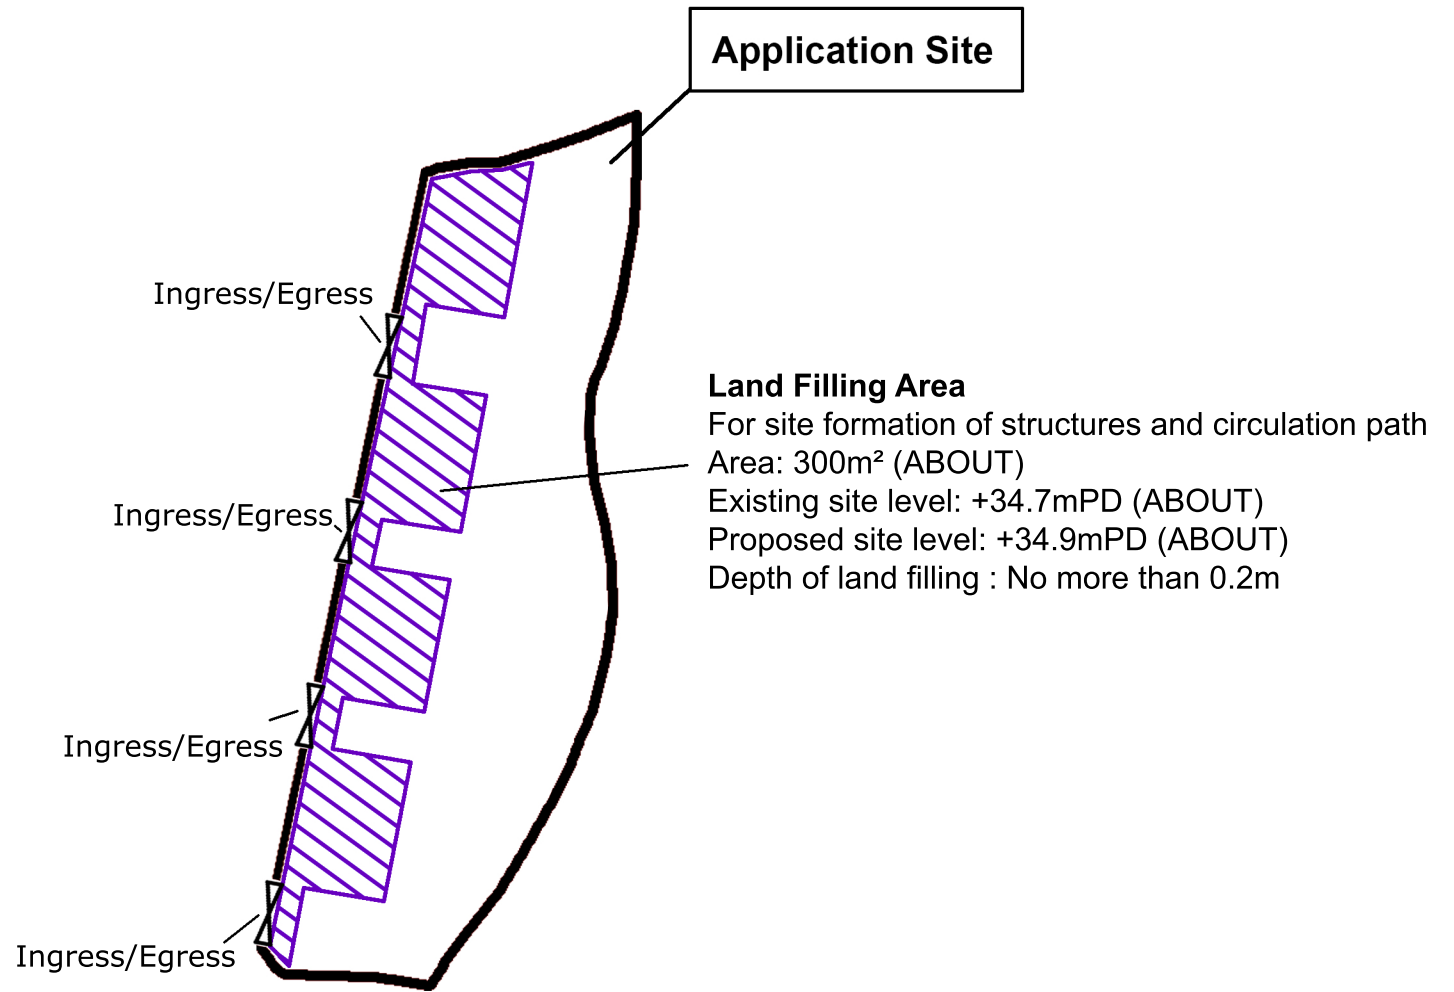

Drawing Title 圖紙標題:
 Location Plan

Drawing No. 圖號:
 20240609

Remarks 備註:
 ●●● Walking access leading from Kam Sheung Road

Project 項目名稱:
Proposed Temporary Place of Recreation, Sports or Culture (Hobby Farm) and Land Filling at lot 1326 (part), 1327 S.B (part) and 1327 S.C (part) in D.D.114, Shek Kong, Yuen Long, New Territories

Drawing Title 圖紙標題:
Site Plan

Drawing No. 圖號:
20240609

Remarks 備註:

Project 項目名稱:
Proposed Temporary Place of Recreation, Sports or Culture (Hobby Farm) and Land Filling at lot 1326 (part), 1327 S.B (part) and 1327 S.C (part) in D.D.114, Shek Kong, Yuen Long, New Territories

Drawing Title 圖紙標題:
Layout Plan

Drawing No. 圖號:
20240609

Remarks 備註:
 Farmland
 Structure

Project 項目名稱:

Proposed Temporary Place of Recreation, Sports or Culture (Hobby Farm) and Land Filling at lot 1326 (part), 1327 S.B (part) and 1327 S.C (part) in D.D.114, Shek Kong, Yuen Long, New Territories

Drawing Title 圖紙標題:

Paved Ratio

Drawing No. 圖號:

20240611

Remarks 備註:

 Land Filling Area