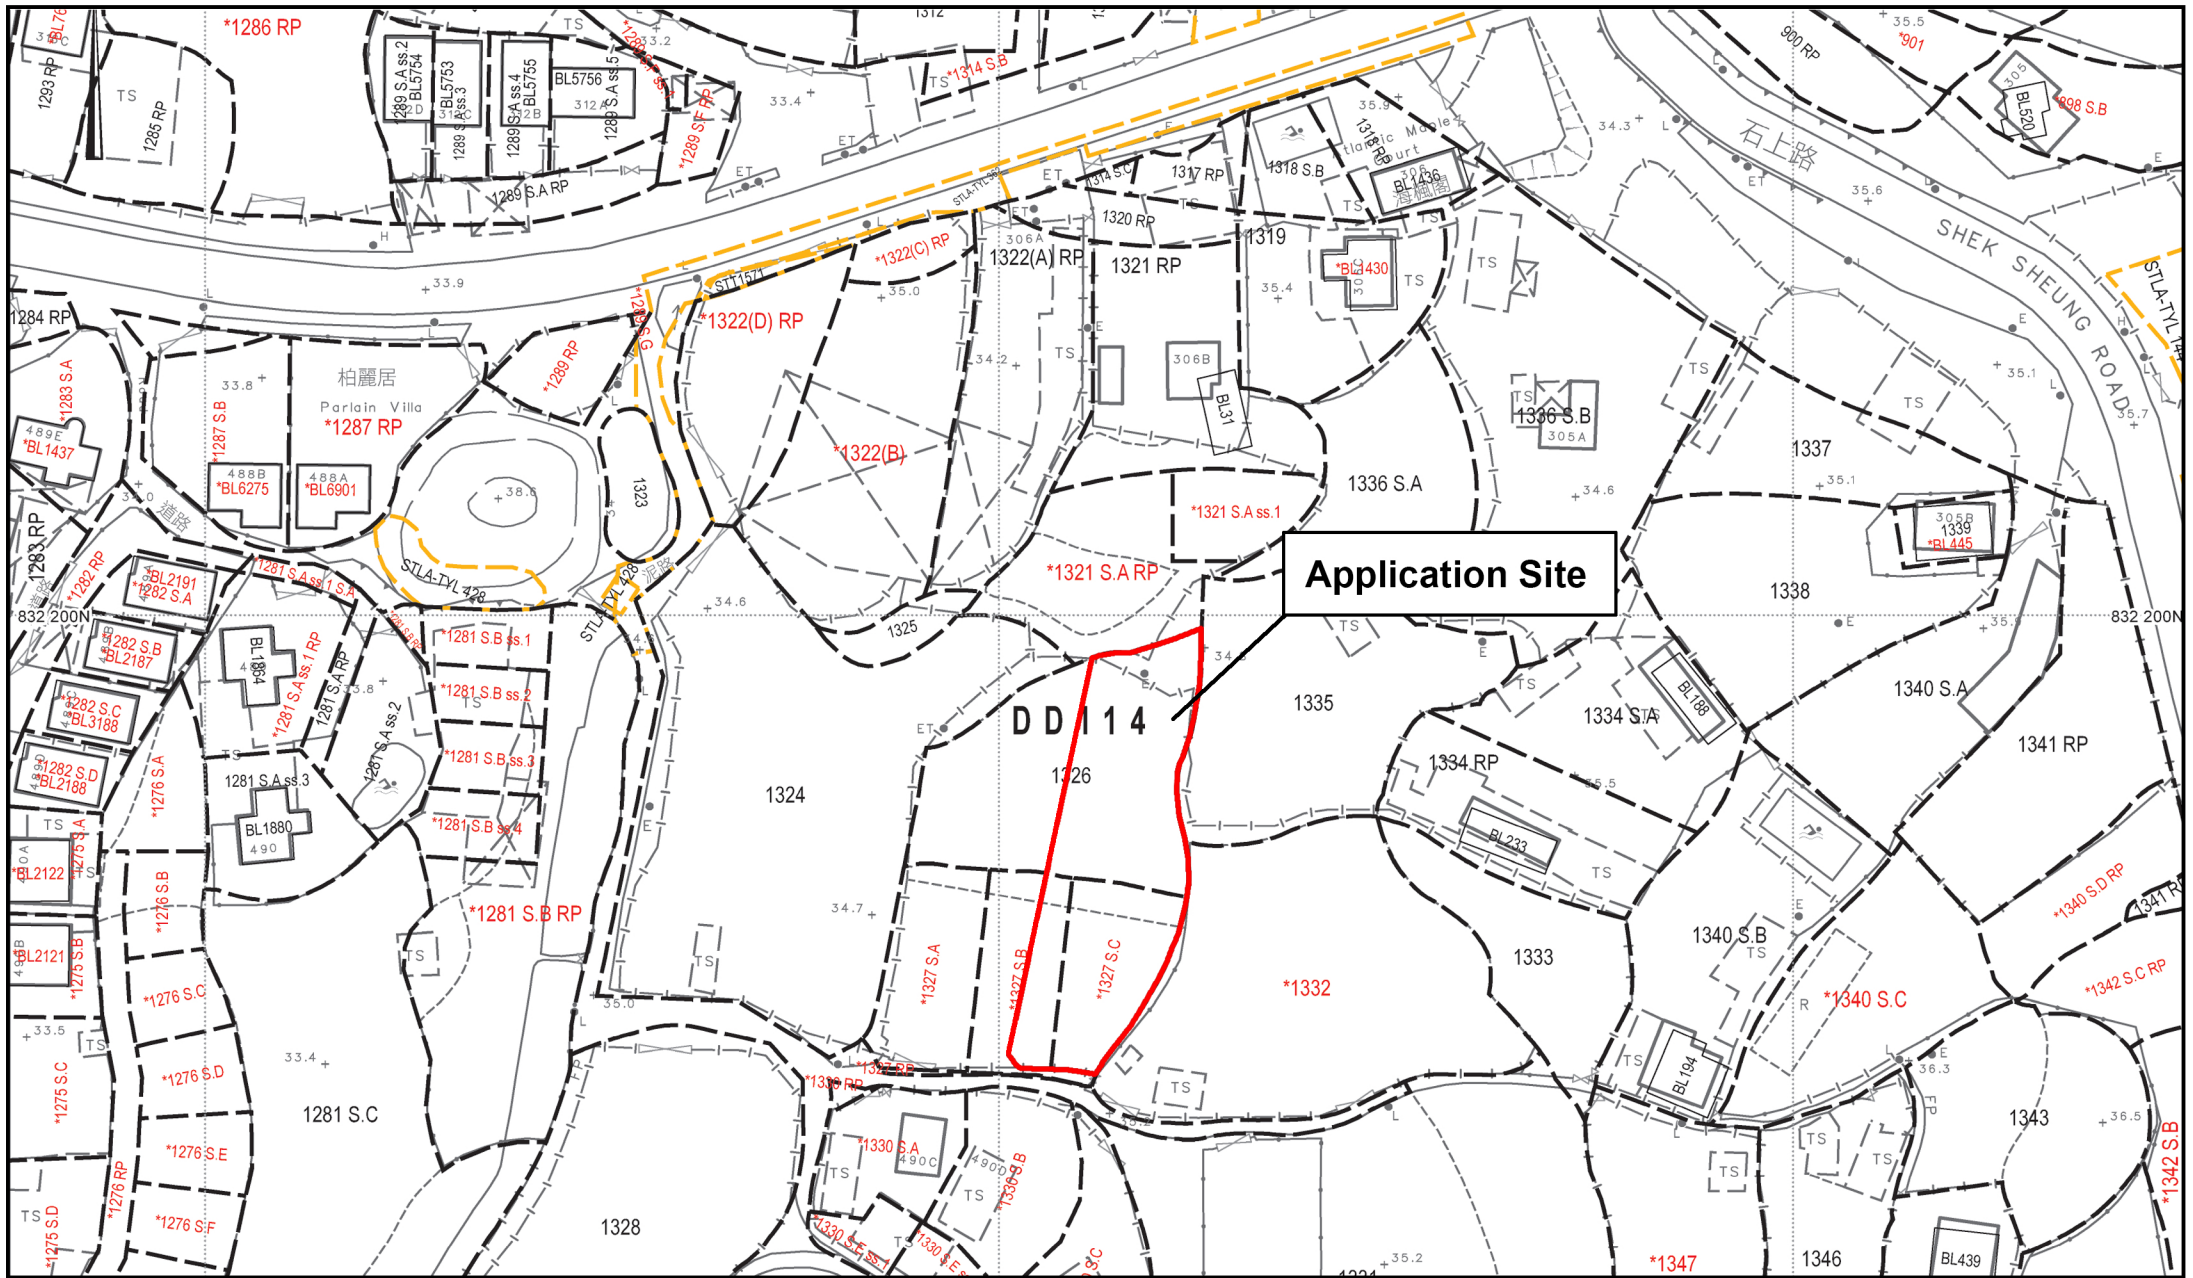

Project 項目名稱:
 Proposed Temporary Place of Recreation, Sports or Culture
 (Hobby Farm) and Land Filling at lot 1326 (part),
 1327 S.B (part) and 1327 S.C (part) in D.D.114,
 Shek Kong, Yuen Long, New Territories

Drawing Title 圖紙標題:
 Location Plan

Drawing No. 圖號:
 20240609

Remarks 備註:
 ●●● Walking access leading from Kam Sheung Road

Project 項目名稱:
Proposed Temporary Place of Recreation, Sports or Culture (Hobby Farm) and Land Filling at lot 1326 (part), 1327 S.B (part) and 1327 S.C (part) in D.D.114, Shek Kong, Yuen Long, New Territories

Drawing Title 圖紙標題:
Layout Plan

Drawing No. 圖號:
20240609

Remarks 備註:
 Farmland
 Structure

Project 項目名稱:

Proposed Temporary Place of Recreation, Sports or Culture (Hobby Farm) and Land Filling at lot 1326 (part), 1327 S.B (part) and 1327 S.C (part) in D.D.114, Shek Kong, Yuen Long, New Territories

Drawing Title 圖紙標題:

Paved Ratio

Drawing No. 圖號:

20240611

Remarks 備註:

 Land Filling Area