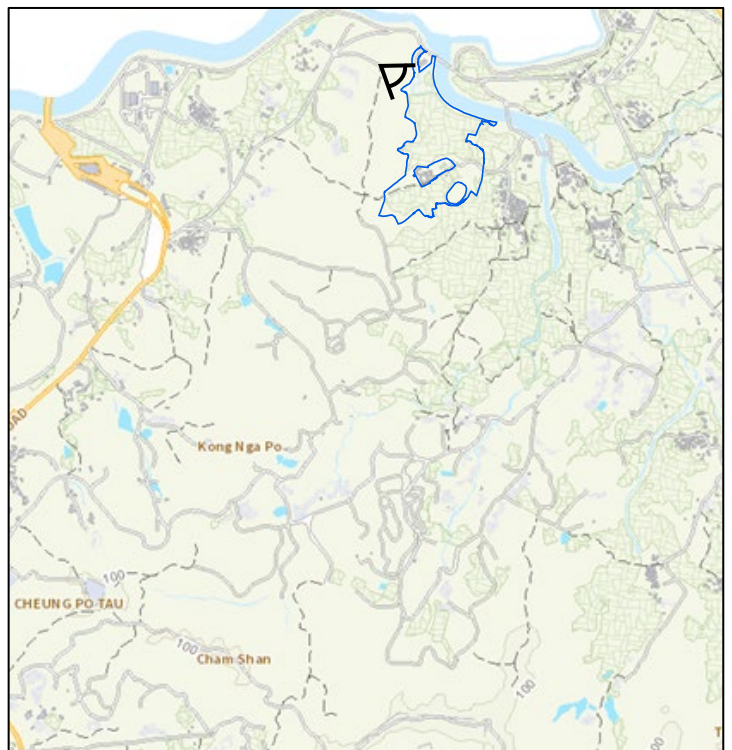

Appendix F

Site Photo Taken at the MacIntosh Fort (Nga Yiu)

Existing Condition

Key Plan

LEGEND

- Application Site
- ◁ Viewing Point (VP)

<i>Figure No.</i>	<i>Scale</i>	<i>Figure Title</i>	Views from MacIntosh Fort (Nga Yiu)
	-		
ARUP	<i>Date</i>	<i>Source</i>	
	-		-